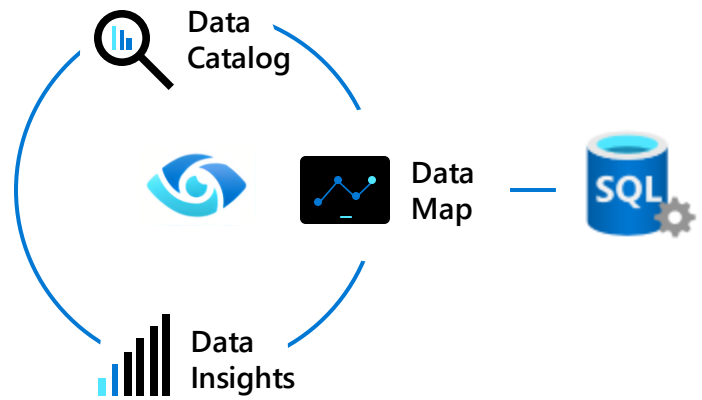

Visibility over your entire data estate

Get a clear view of all your data, no matter where it is, with **Azure Purview integration**

- Automatically scan on-prem SQL Server to capture metadata
- Classify data using built-in and custom classifiers and Microsoft Information Protection sensitivity labels
- Set up and control specific access rights to SQL Server