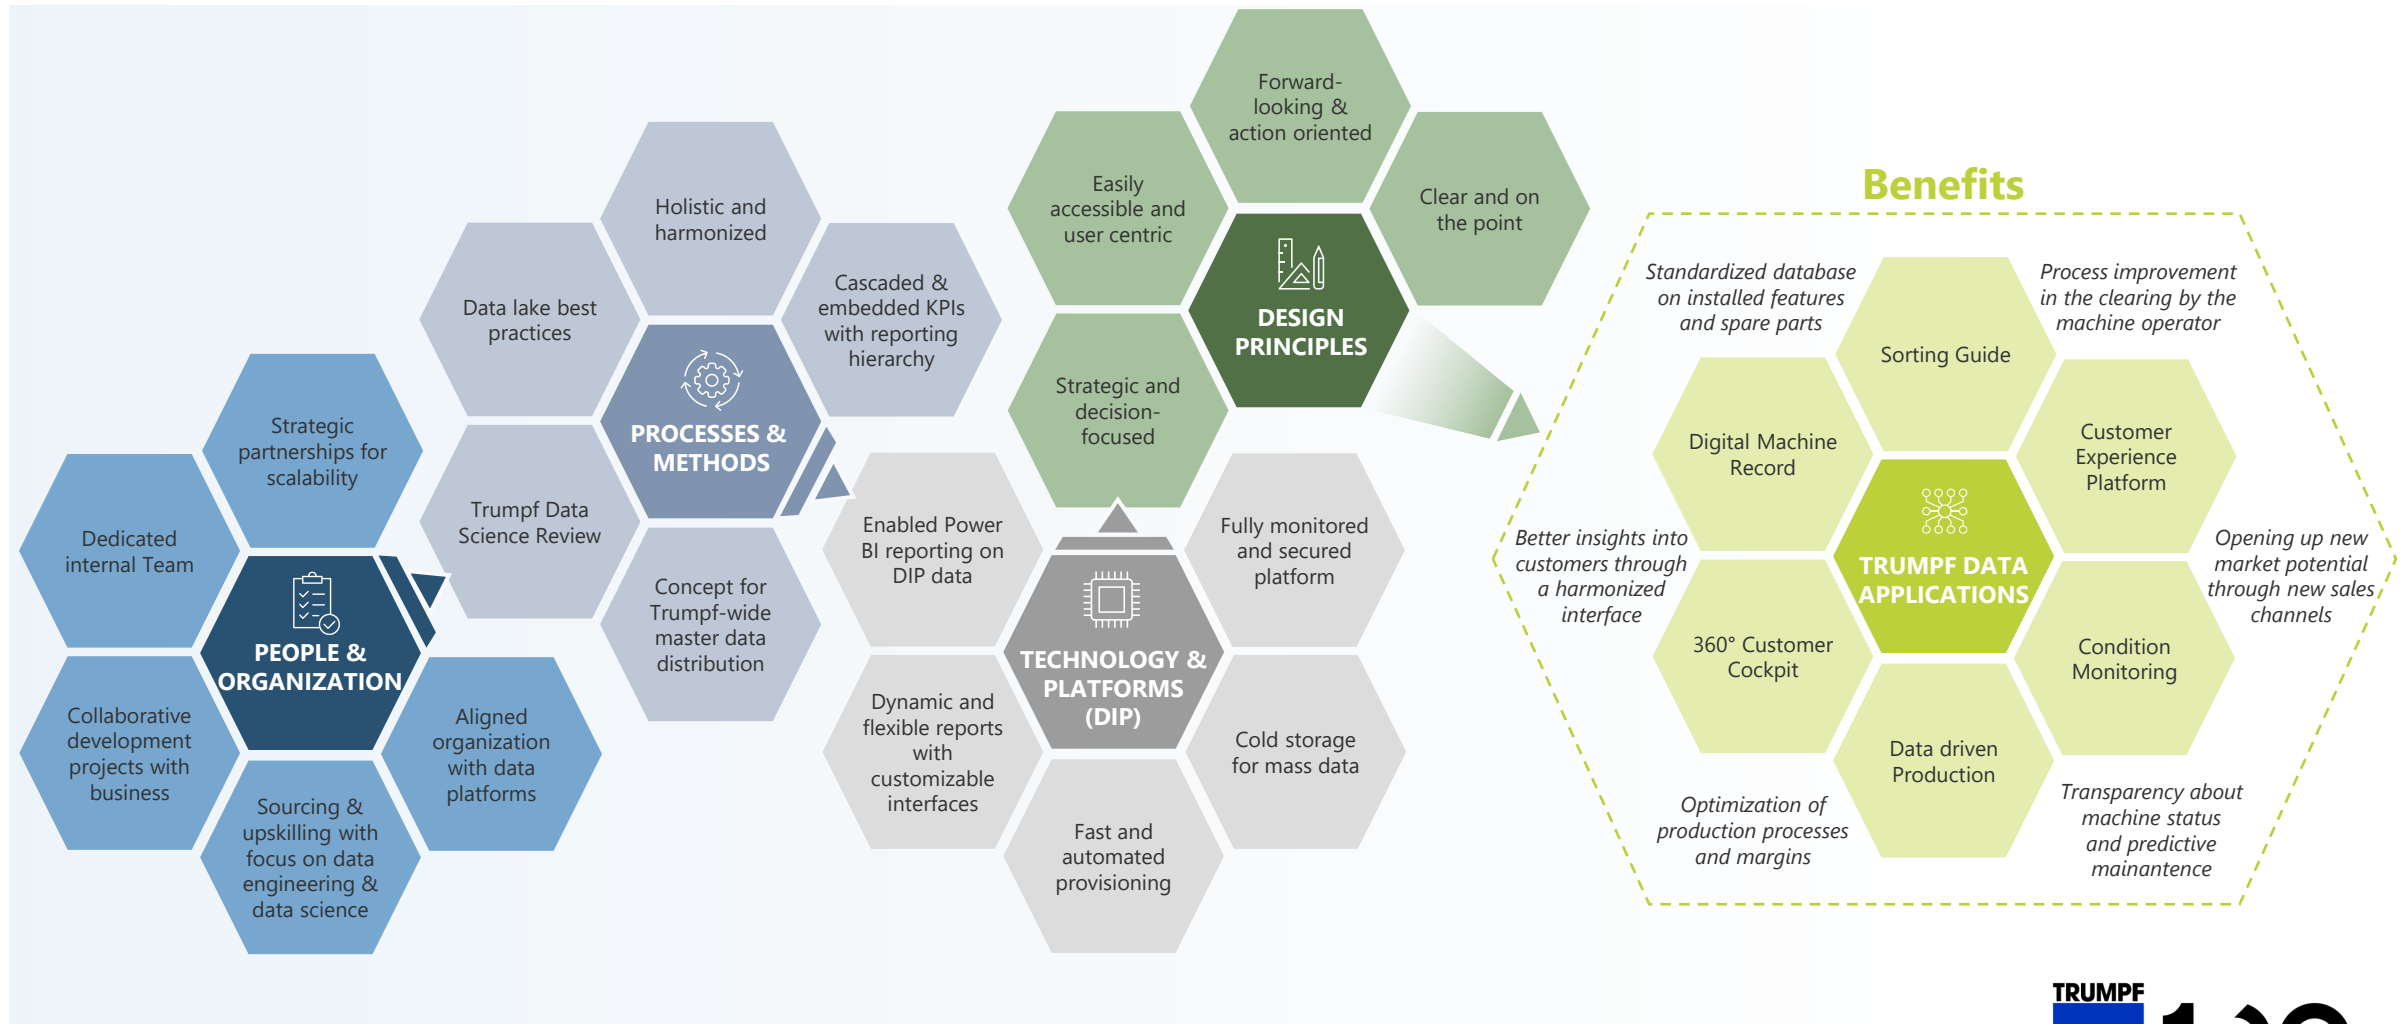

Transformation to effective Data Management @ TRUMPF

From methodological and technological Implementation to productive Business Applications

DIP as core Component of the TRUMPF Reference Architecture

Data hub to connect all components to maximize Benefits and reduce Time-to-Market

Major Lessons Learned

Data-driven Mindset

Create mindset for the importance of data and enable management teams for daily data-driven leadership

Value Driver

Value generators should be driven by the business and specified clearly and uniformly over the entire organization

Sustainable Approach

End-to-end implementation and state-of-the-art technology and willingness to invest continuously

Data Integrity

Ensure data integrity through adherence to business processes and anchoring in the BPM organization

Innovation through effective Data Management
Enable your Data Driven Organization with a Data Factory Approach

Thomas Speck | TRUMPF SE & Co. KG

Session Title: Innovation durch effizientes
Datenmanagement