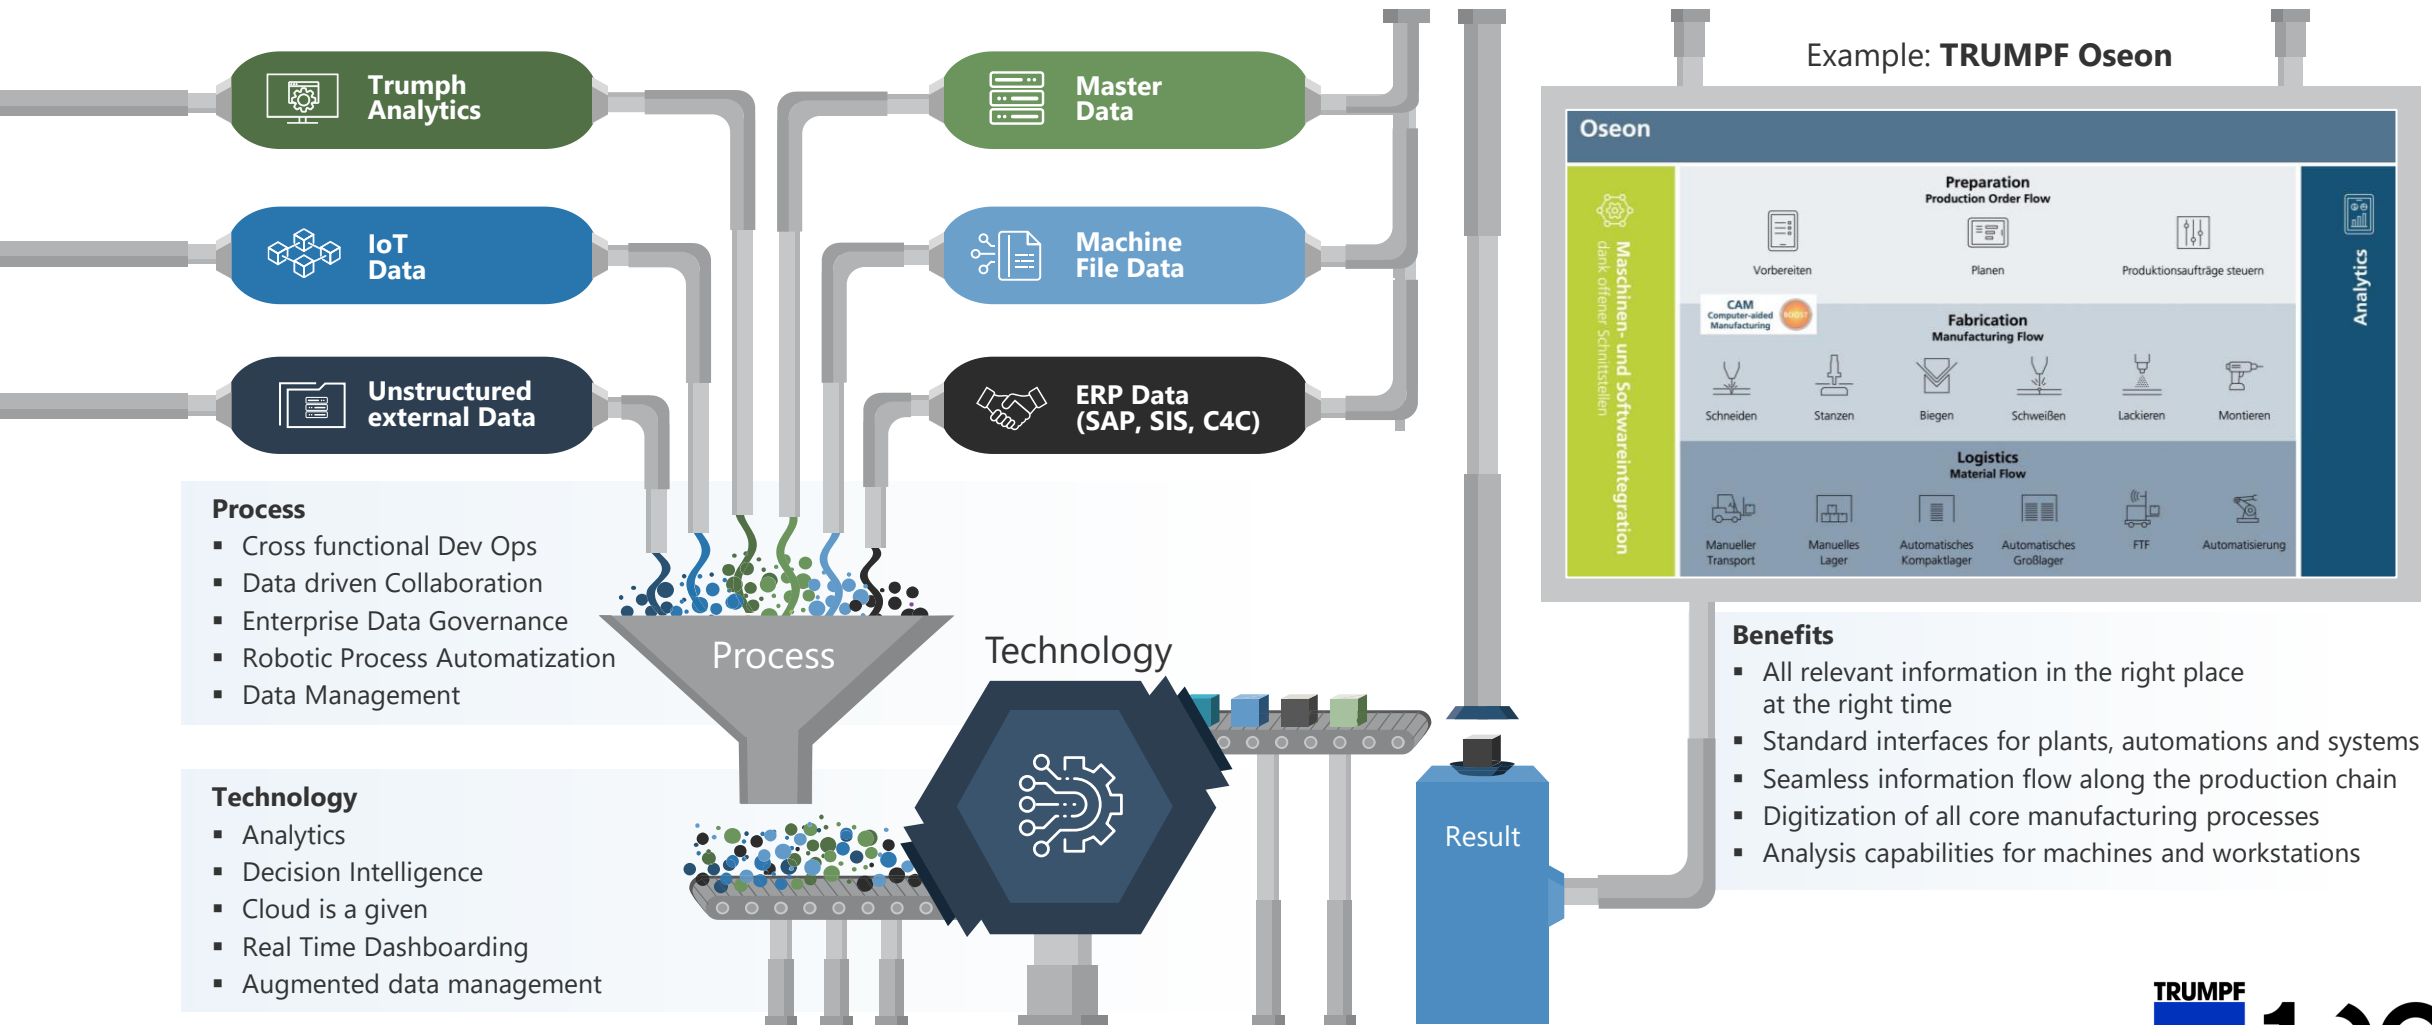

Enabling our Stakeholders to use the Data for new Insights, Products and Services

Data Ecosystem of scalable Technologies:

- **Fast data integration** into the DIP ecosystem (DataOps)
- Data **harmonization and standardization** where useful and needed
- Integration with **API management** for fast, secure & transparent 'data APIs'
- Framework for **decentralized development** (self-service) in a central platform
- **Data Governance & Data Security**
- **Business Analysis & Solution Design**

Delivery Model of the Future: Data Factory for Data-driven Values

Our Data Factory will enable rapid Development & Integration of new Digital Products in our Ecosystem

Example: **TRUMPF Oseon**

- Process**
- Cross functional Dev Ops
 - Data driven Collaboration
 - Enterprise Data Governance
 - Robotic Process Automatization
 - Data Management

- Technology**
- Analytics
 - Decision Intelligence
 - Cloud is a given
 - Real Time Dashboarding
 - Augmented data management

- Benefits**
- All relevant information in the right place at the right time
 - Standard interfaces for plants, automations and systems
 - Seamless information flow along the production chain
 - Digitization of all core manufacturing processes
 - Analysis capabilities for machines and workstations

Sustainable Approach

End-to-end implementation and state-of-the-art technology and willingness to invest continuously

Data Integrity

Ensure data integrity through adherence to business processes and anchoring in the BPM organization