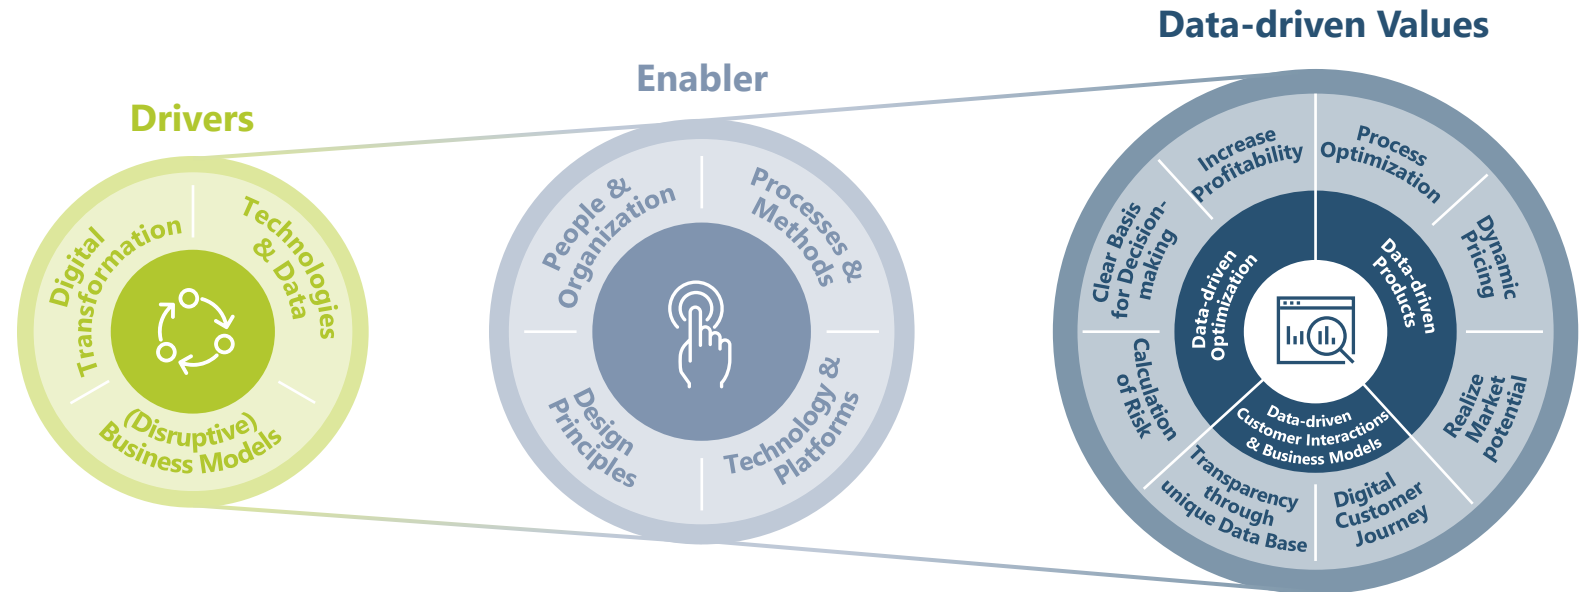

Systematic Use of Data offers new Potential for Value Generation

Foster Innovation through effective Data Management

Hypothesis:

We have data, which improves our decision-making capability	>
We can identify inefficiencies using data and reduces costs by eliminating them	>
This helps us to improve the customer experience and innovate new products	>
We see additional potential, that gives us a competitive advantage	>