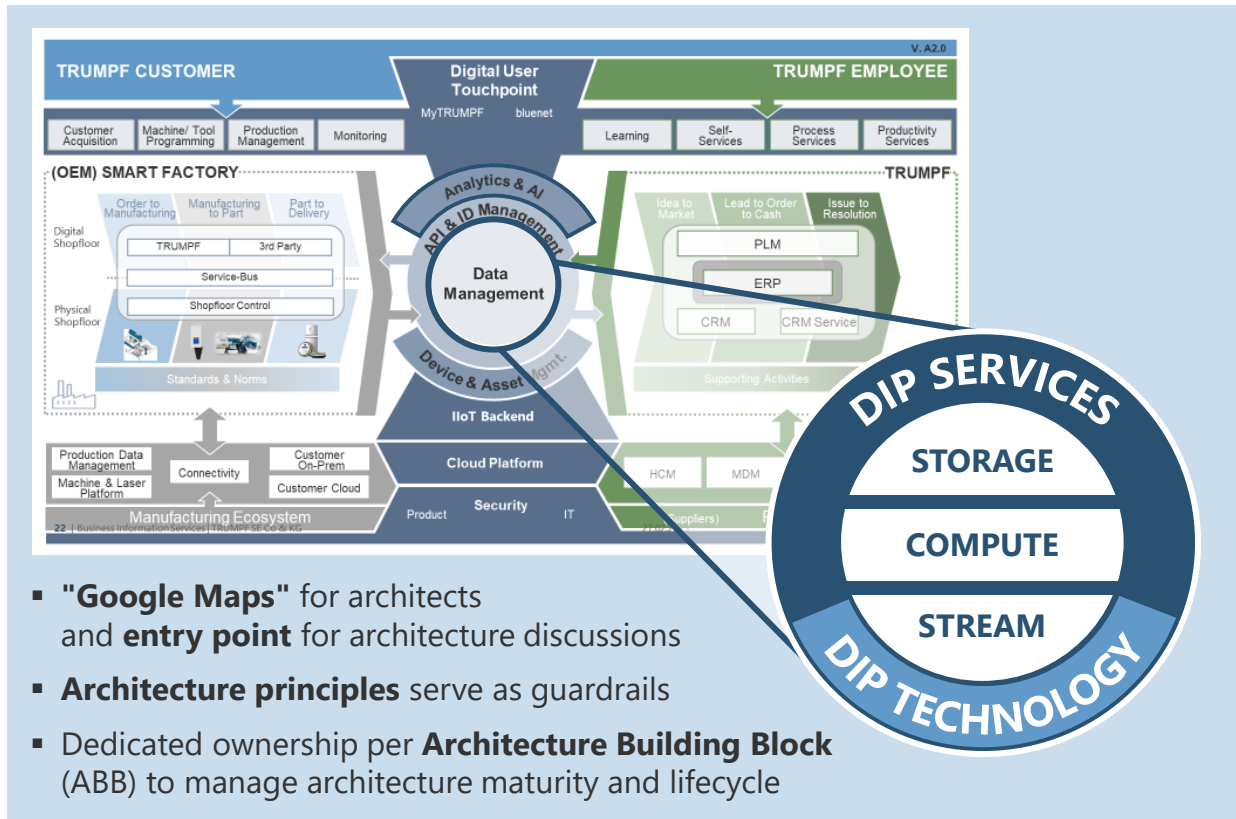

Transformation to effective Data Management @ TRUMPF

From methodological and technological Implementation to productive Business Applications

DIP as core Component of the TRUMPF Reference Architecture

Data hub to connect all components to maximize Benefits and reduce Time-to-Market

TRUMPF Digital Reference Architecture powered by ...

[Link to Whitepaper „TRUMPF Digital Reference Architecture“](#)

Enterprise Architecture Management

Enable **strategic decisions** with direct impact

Ensure **reusability** for close alignment with the strategy

Balance between **innovation and pragmatism**

Identification and leveraging of **synergies**

Collaboration and coaching to increase **adoption**

DIP is evolving into a Data Ecosystem of Value-added Services

Sustainable Approach

End-to-end implementation and state-of-the-art technology and willingness to invest continuously

Data Integrity

Ensure data integrity through adherence to business processes and anchoring in the BPM organization