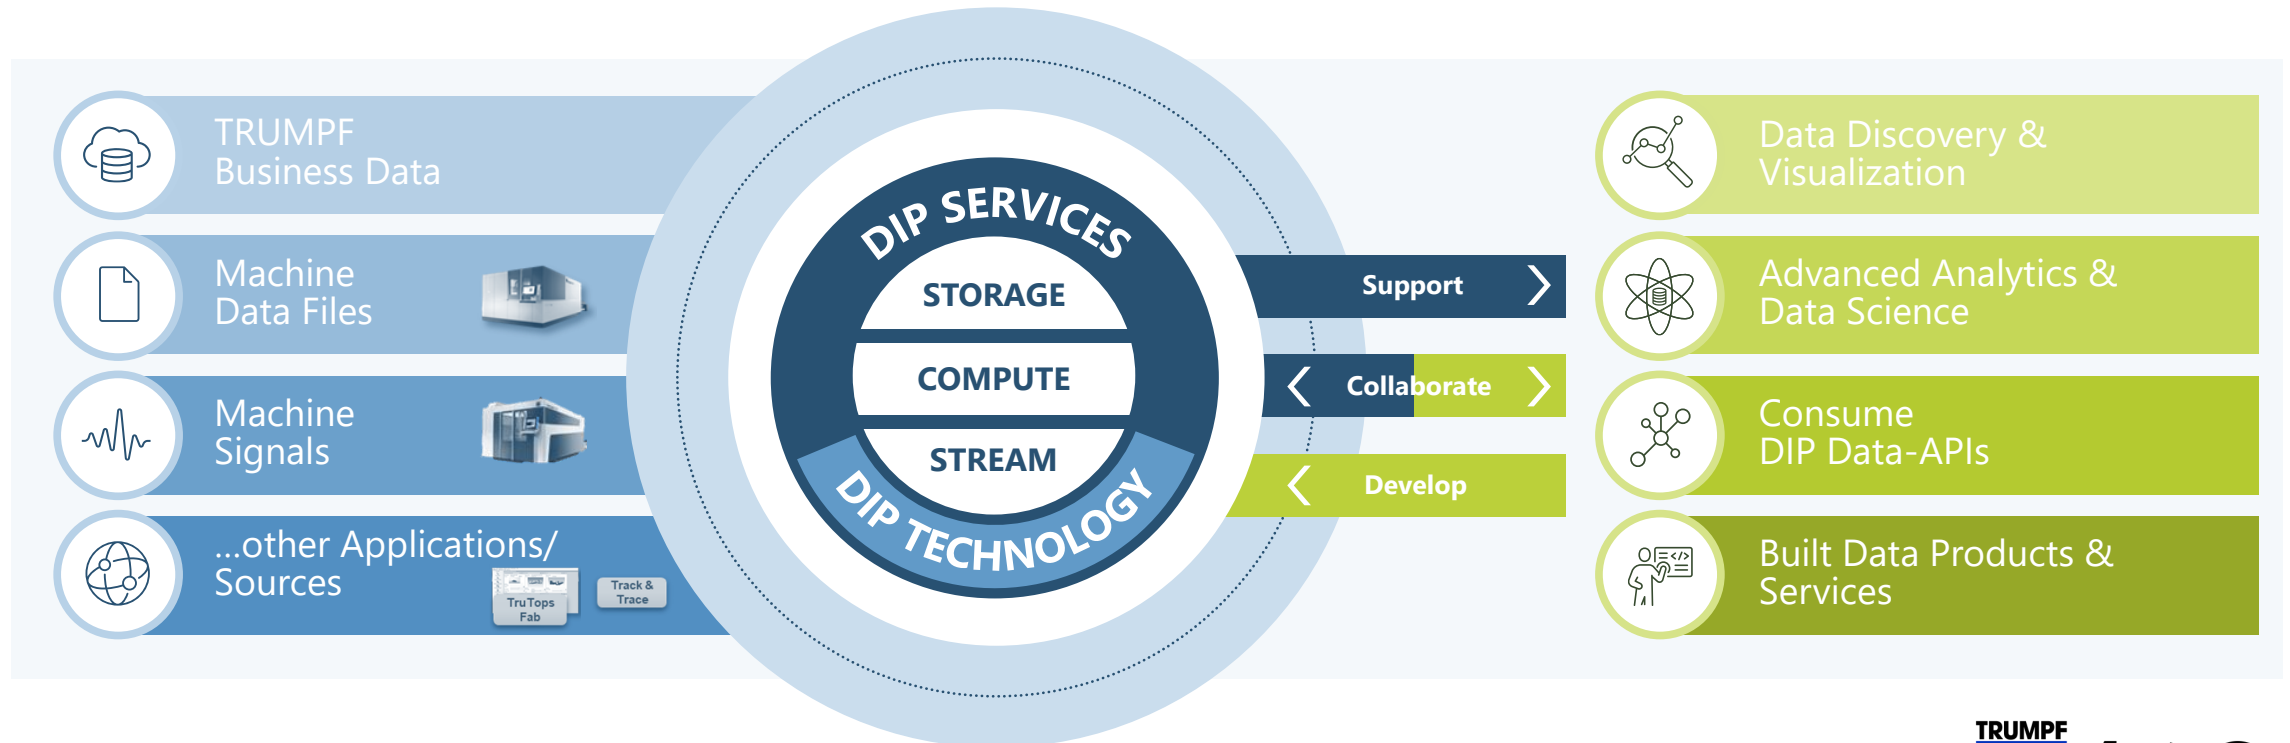

Transformation to effective Data Management @ TRUMPF

From methodological and technological Implementation to productive Business Applications

DIP as core Component of the TRUMPF Reference Architecture

Data hub to connect all components to maximize Benefits and reduce Time-to-Market

Balance between **innovation and pragmatism**

Identification and leveraging of **synergies**

Collaboration and coaching to increase **adoption**

DIP is evolving into a Data Ecosystem of Value-added Services

Enabling our Stakeholders to use the Data for new Insights, Products and Services

Data Ecosystem of scalable Technologies:

- **Fast data integration** into the DIP ecosystem (DataOps)
- Data **harmonization and standardization** where useful and needed
- Integration with **API management** for fast, secure & transparent 'data APIs'
- Framework for **decentralized development** (self-service) in a central platform
- **Data Governance & Data Security**
- **Business Analysis & Solution Design**

Delivery Model of the Future: Data Factory for Data-driven Values

Our Data Factory will enable rapid Development & Integration of new Digital Products in our Ecosystem

Example: **TRUMPF Oseon**

- Process**
- Cross functional Dev Ops
 - Data driven Collaboration
 - Enterprise Data Governance
 - Robotic Process Automatization
 - Data Management