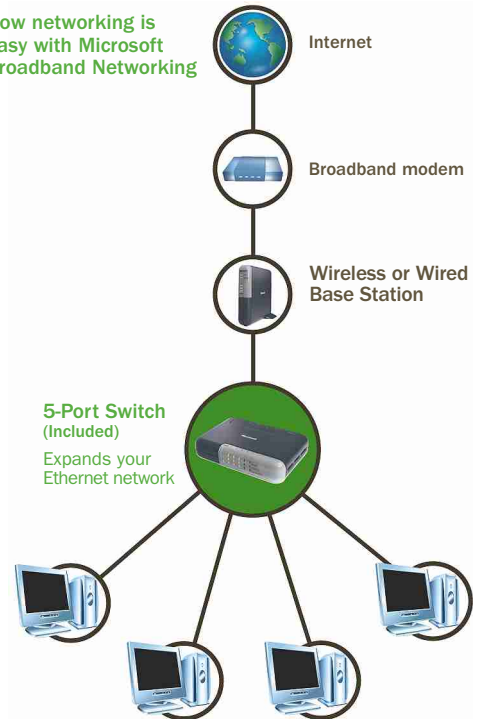

Add multiple computers to your network without compromising performance

With the Microsoft 10/100 Ethernet 5-Port Switch, you can easily add up to four additional computers to your home or small office network without compromising network performance.

- Expands your network in seconds.
- No configuration necessary.
- Compact design saves desktop space.
- Connects up to four additional computers to your Ethernet network (adapters sold separately).
- Allows you to share files and printers with other computers on the network.
- Works as a switch or hub.
- Includes diagnostic LEDs to monitor network status.
- Lets you play games with multiple players within your own network.
- Supports Ethernet data speeds of 10 Mbps or 100 Mbps.
- Supports straight-through (MDI-X) and crossover (MDI) cables on all ports.

<http://www.microsoft.com/broadbandnetworking/>

Now networking is easy with Microsoft Broadband Networking