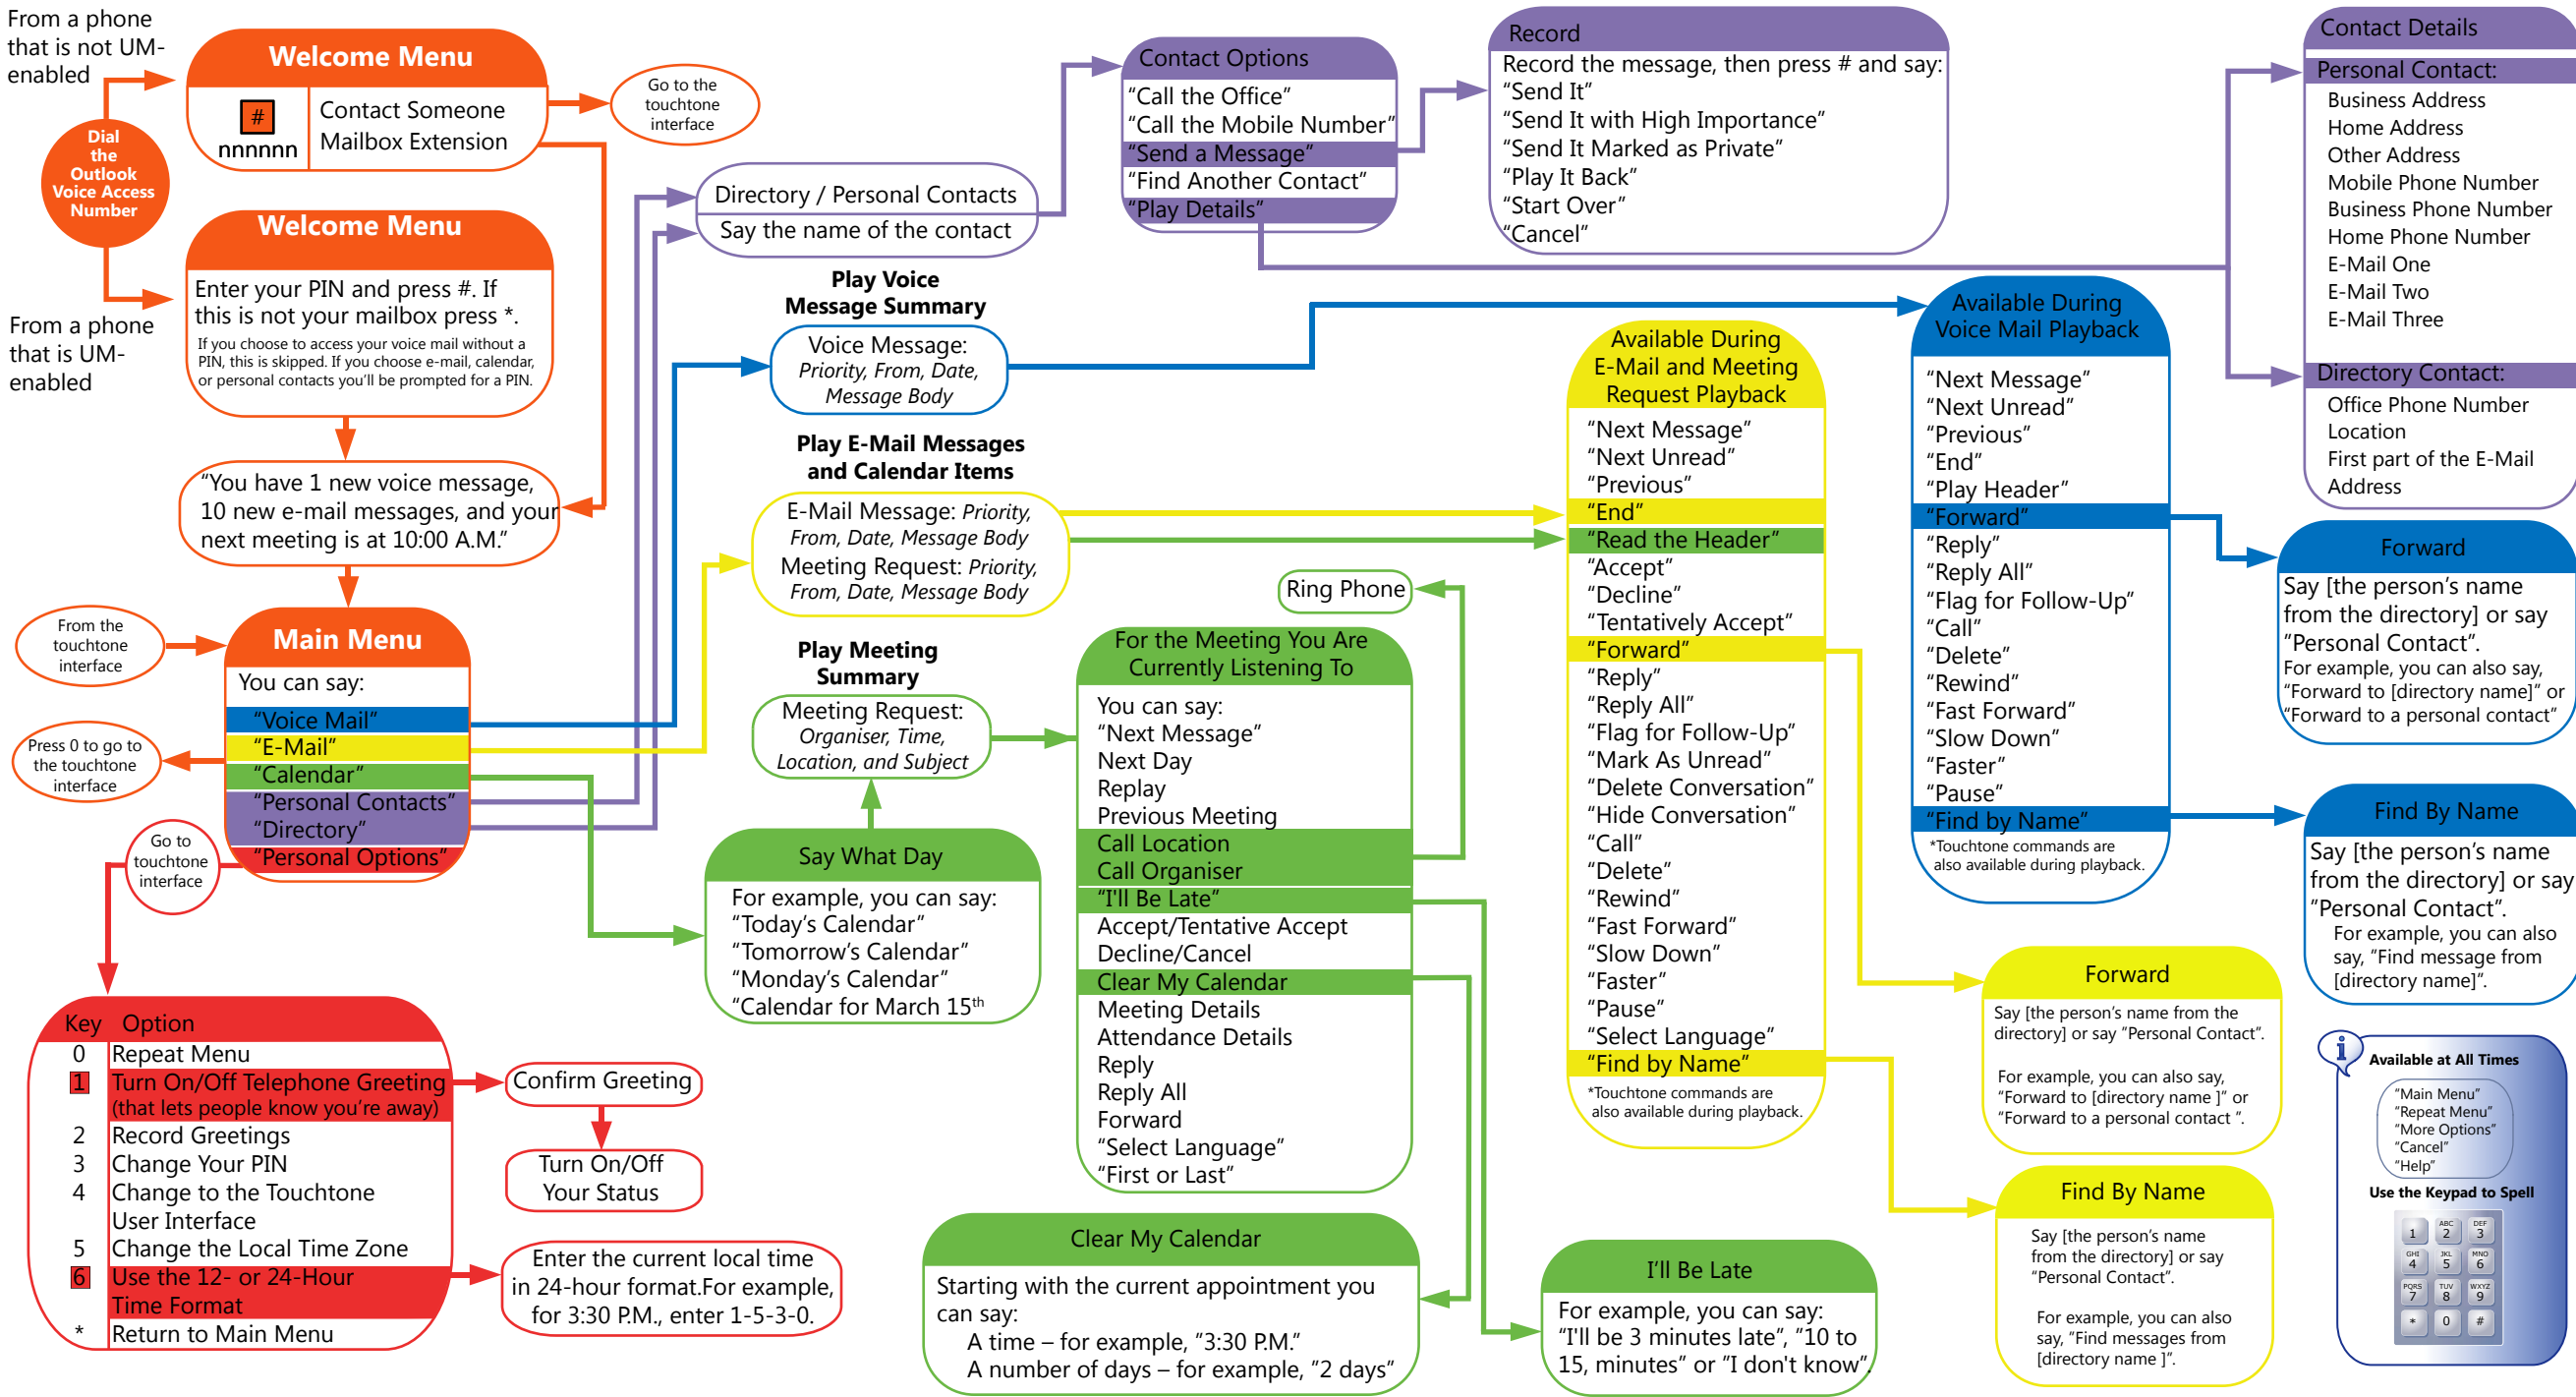

Quick Start Guide for Outlook Voice Access Touchtone User Interface

Quick Start Guide for Outlook Voice Access

Voice User Interface