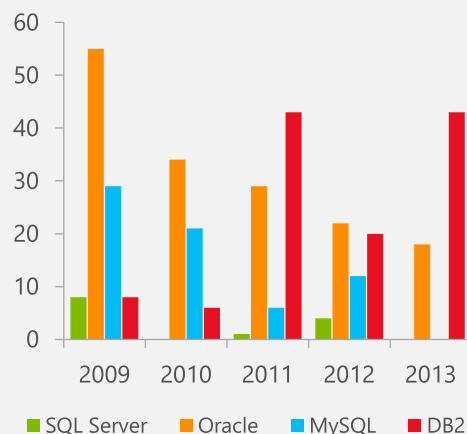

Hardware and Software Requirements for Installing SQL Server 2014

Complete hardware and software requirements for installing SQL Server 2014 can be found at: <http://msdn.microsoft.com/en-us/library/ms143506(v=sql.120).aspx>

FASTER INSIGHTS FROM ANY DATA

Easy Access to Data, Big & Small

- **Power Query:** Easy access to internal and external data
- **Windows Azure Marketplace:** Enhance with 3rd party data
- **Windows Azure HDInsight Service & Microsoft HDInsight Server (preview):** Access big data with the simplicity of Windows
- **Parallel Data Warehouse with Polybase:** Query big data with T-SQL

Powerful Insights with Familiar Tools

- **Excel in Office and Power BI in Office 365 – Power Pivot and Power View:** Faster insights, on-premises and in the cloud
- **Power Map Preview for Excel:** Richer insights with 3D visualization
- **Data Mining Add-ins for Excel:** Predictive analytics
- **Mobile BI Apps:** Access insights on iPad & Windows 8 devices

Complete BI Solution

- **StreamInsight:** Access streaming data in near real-time
- **Data Quality Services:** Cleanse data
- **Master Data Services:** One source for the truth
- **Analysis Services:** Comprehensive, enterprise-scale analytic solutions
- **BI Semantic Model:** Simplify BI model deployment

Least vulnerable database 5 years in a row (Vulnerabilities 2009-2013*)