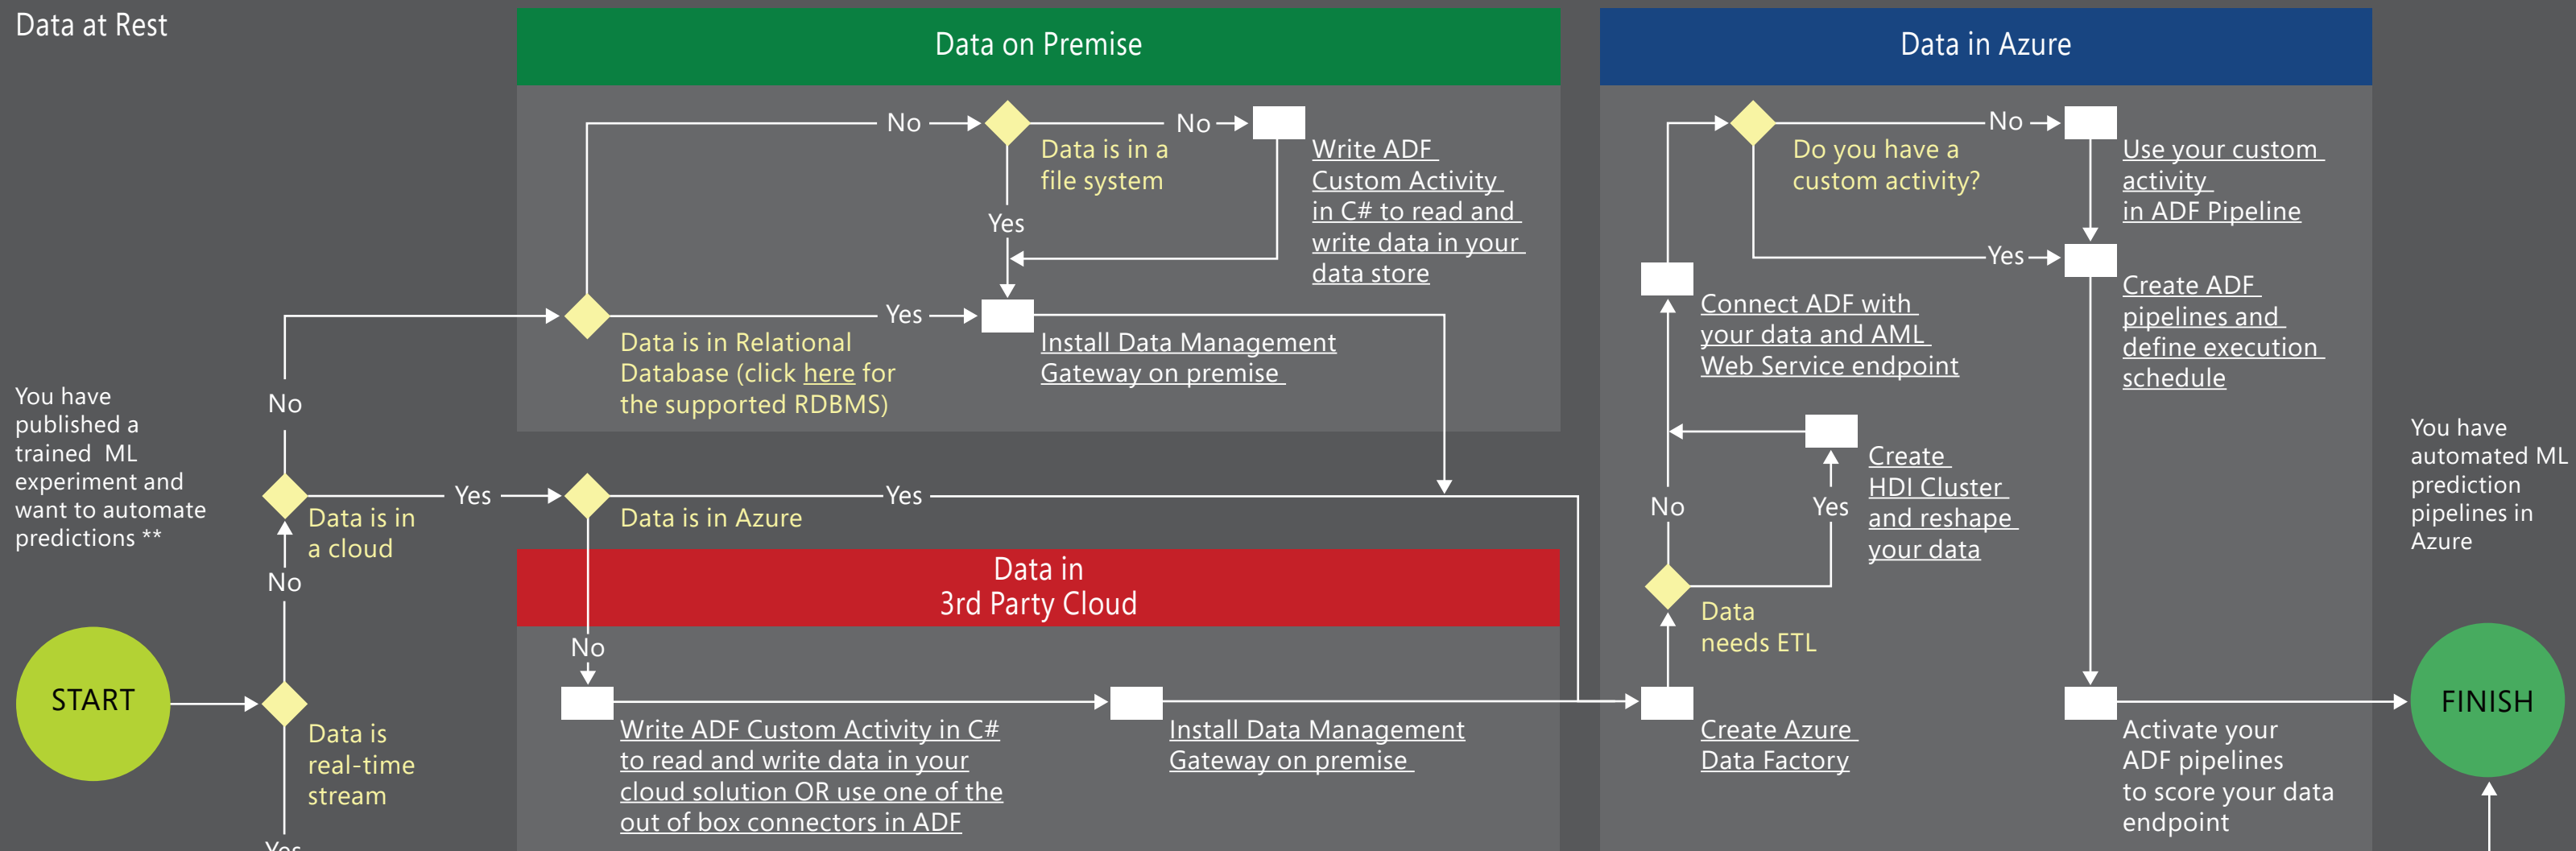

# Microsoft Azure Machine Learning: Cheat sheet for automated data pipeline for machine learning predictions

Data at Rest

Real-time Data

\*\*Learn more about how to create ML Web service from a training experiment