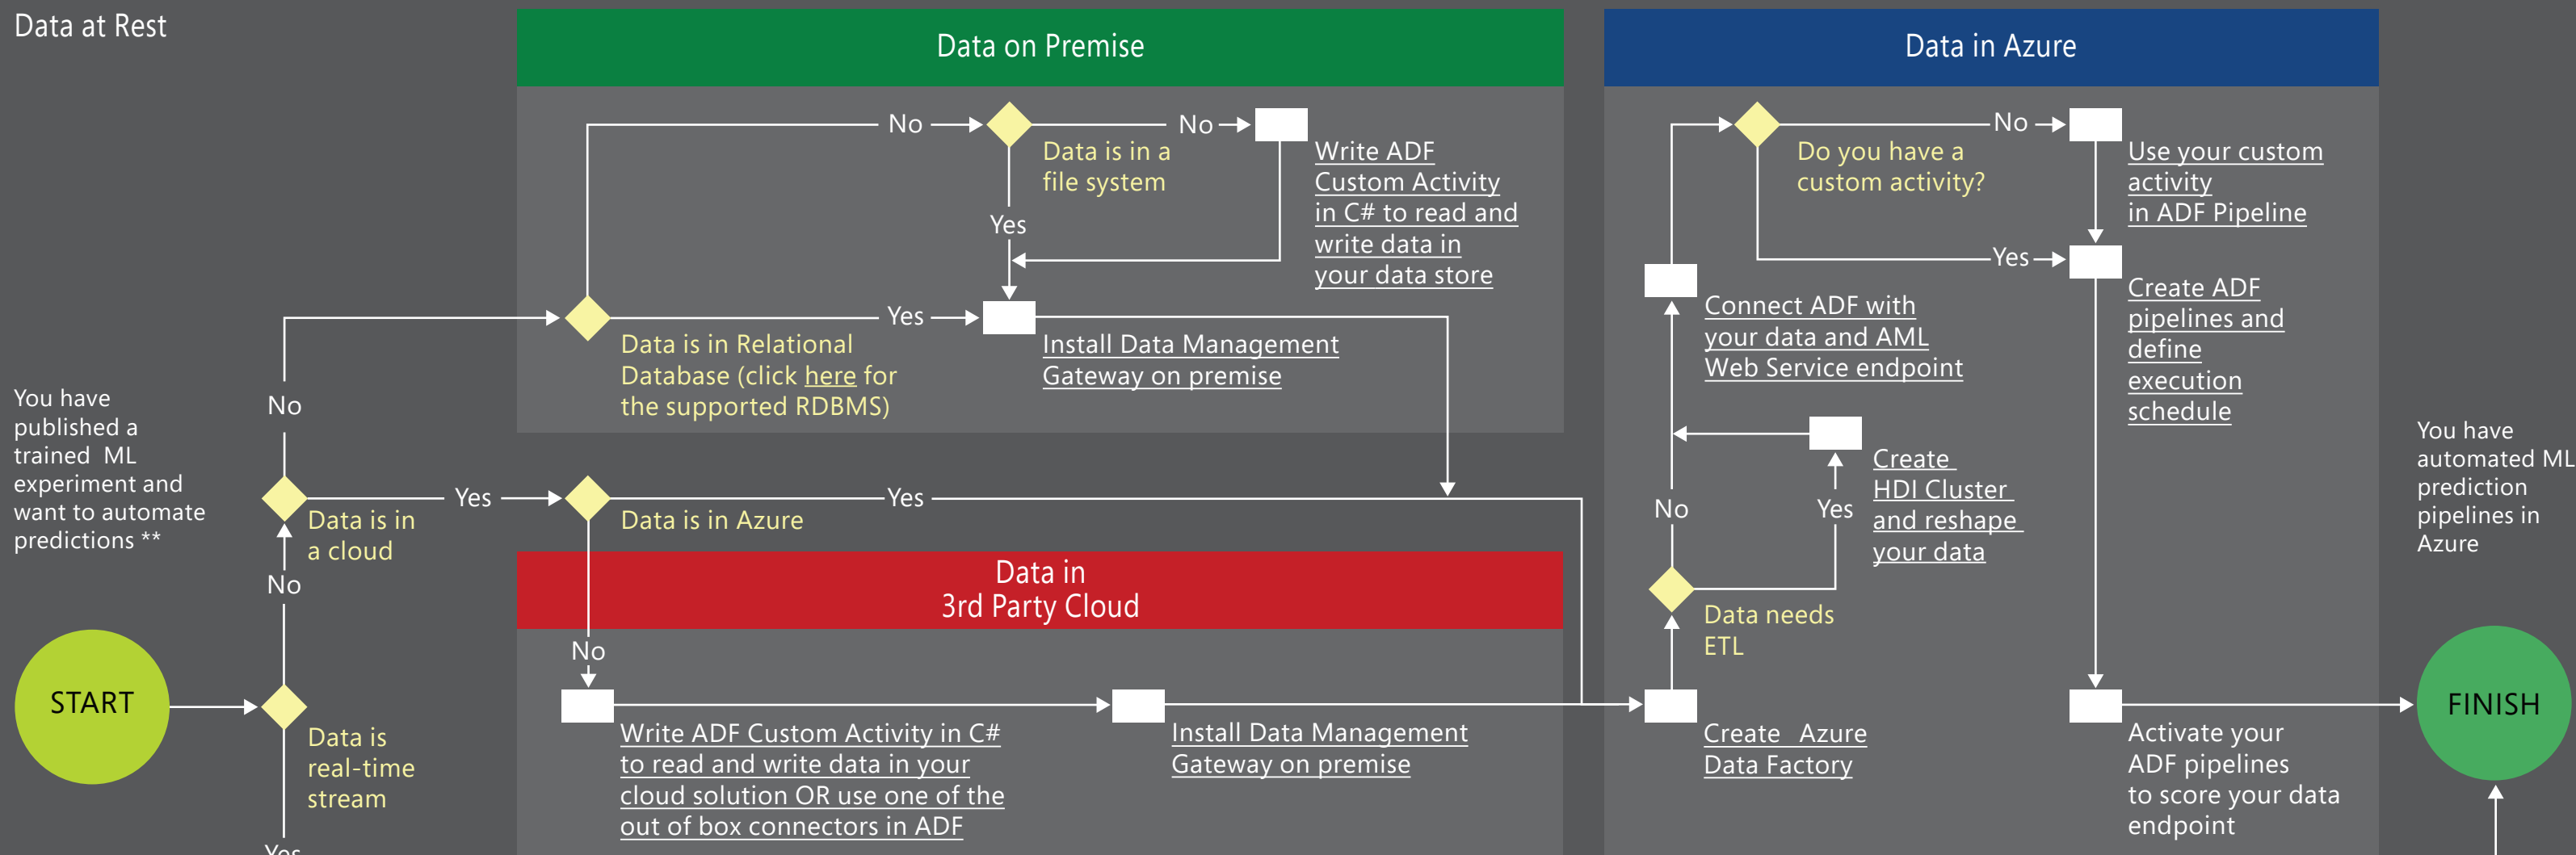

# Microsoft Azure Machine Learning: Cheat sheet for automated data pipeline for machine learning predictions

Data at Rest

Real-time Data

\*\*Learn more about how to create ML Web service from a training experiment