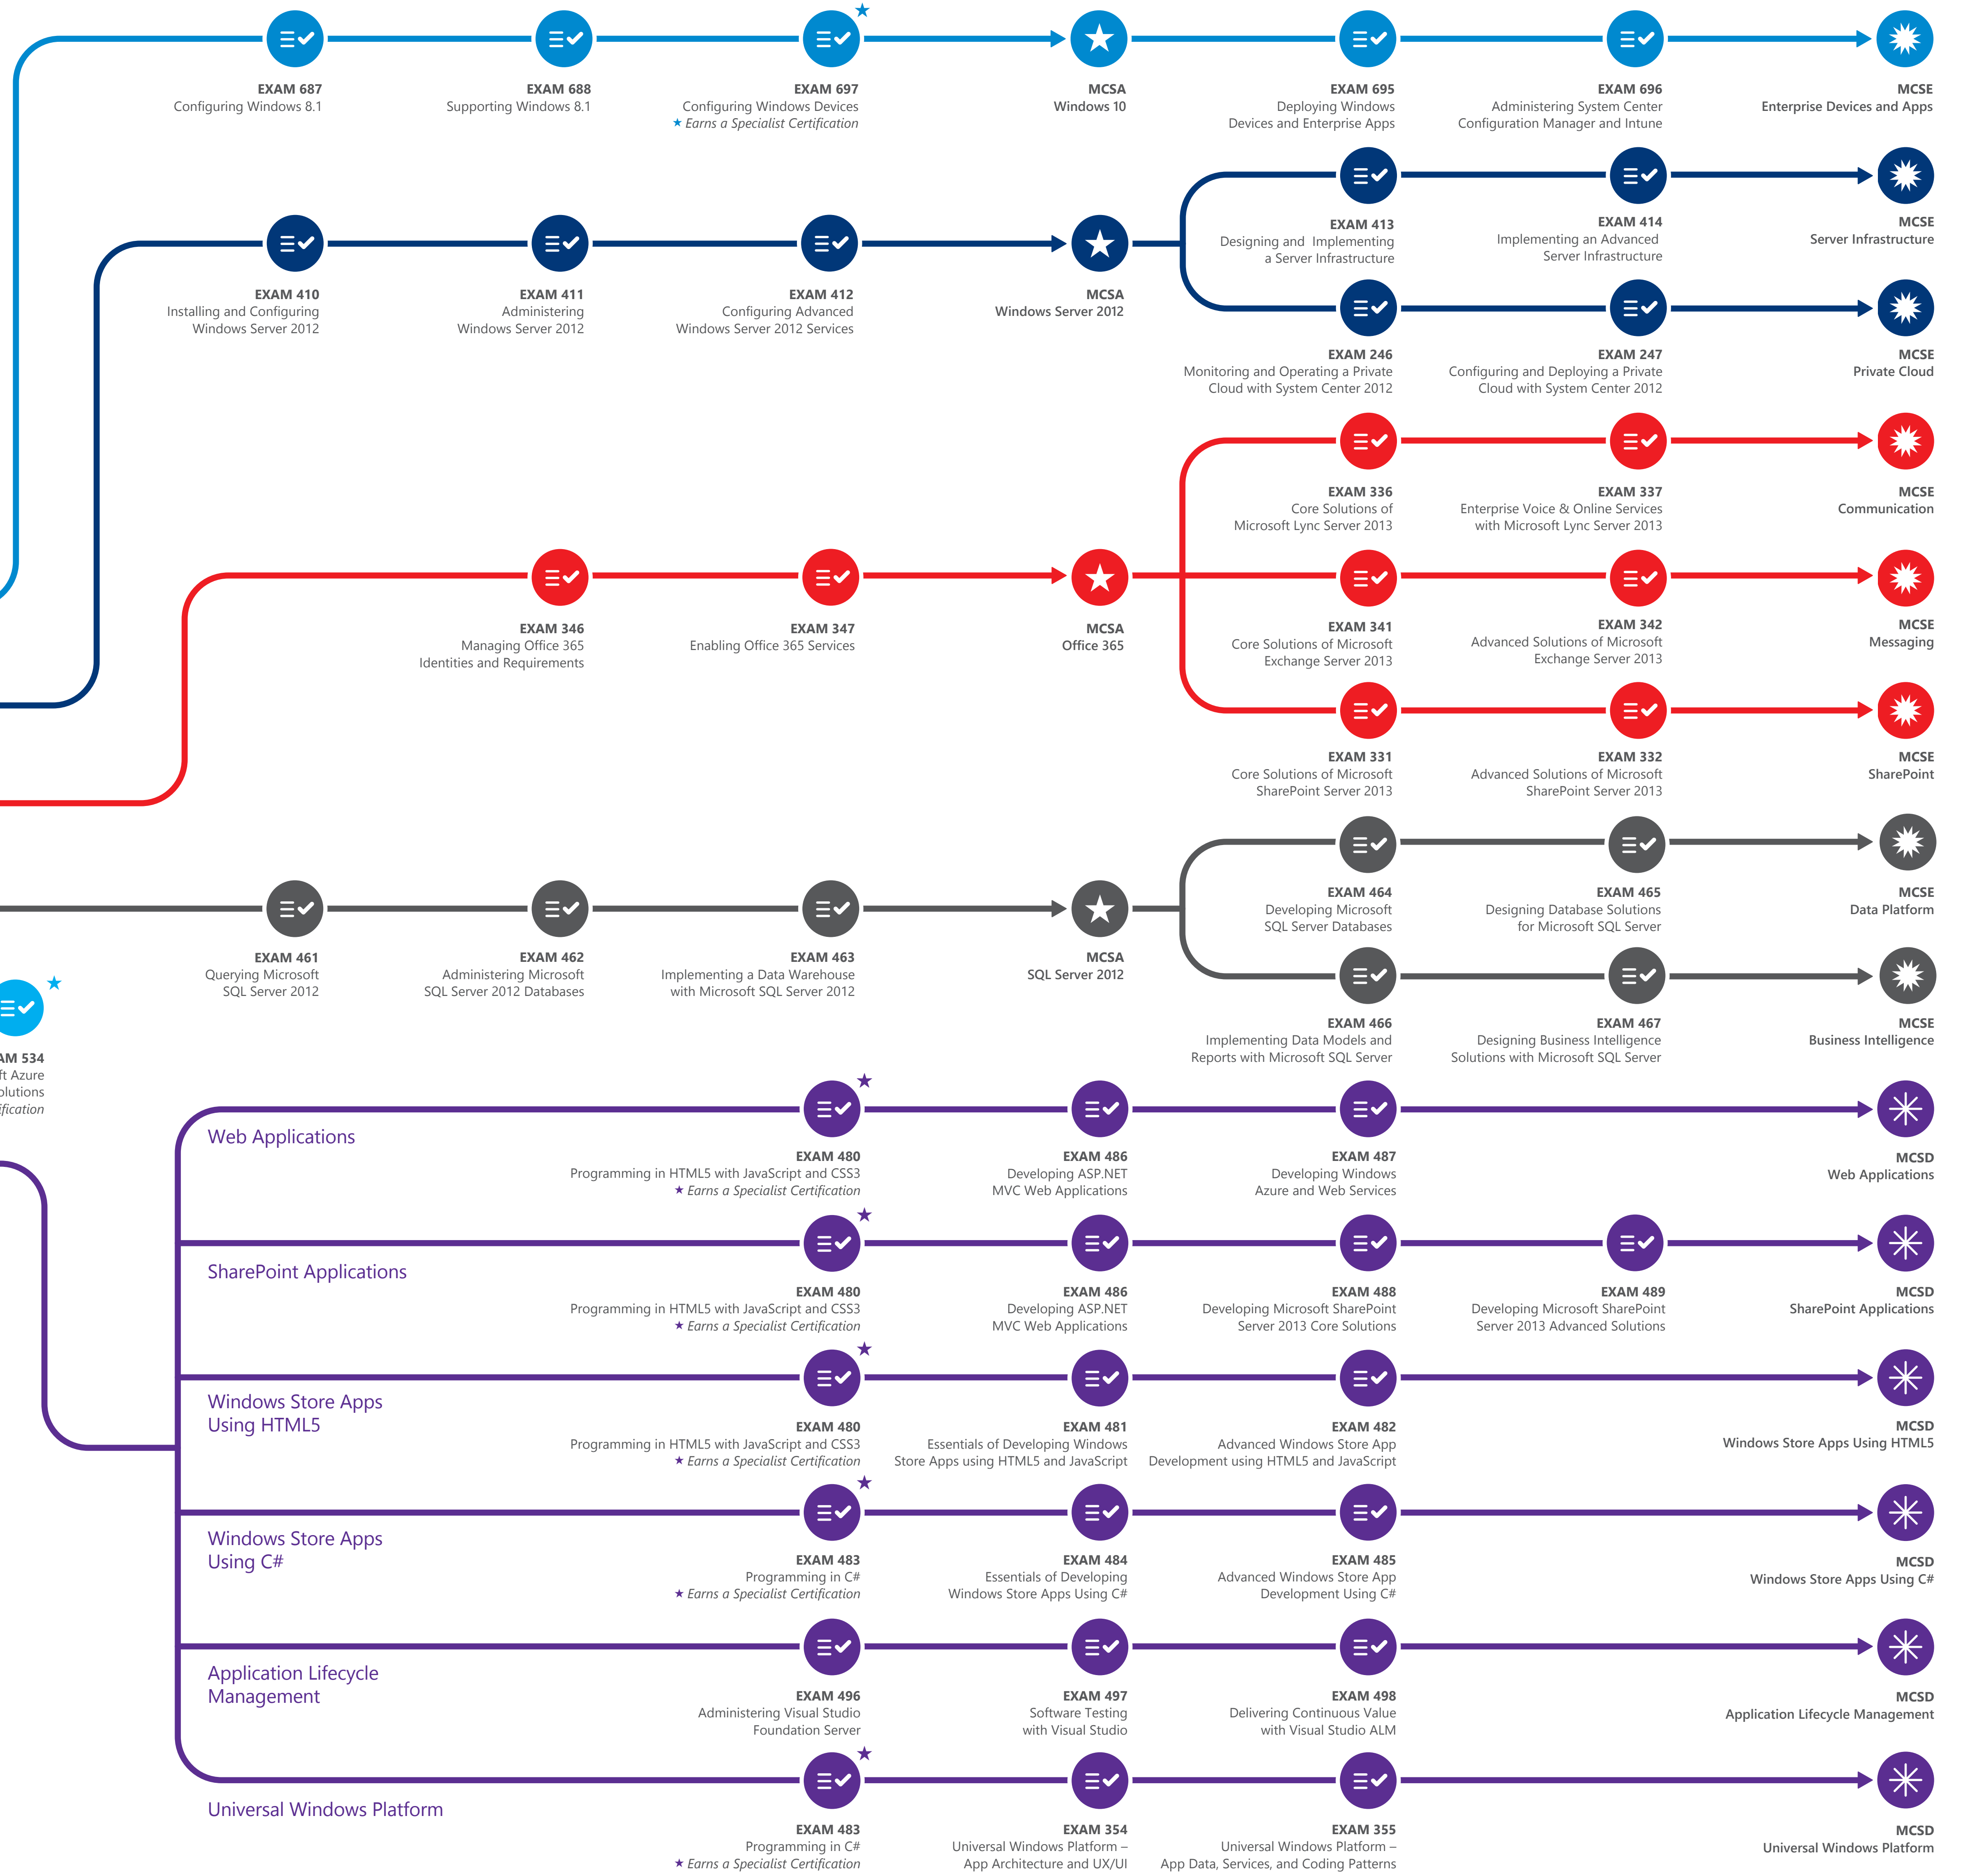

Certification Roadmap

Choose your path, and begin your journey to success.

Microsoft Certifications are the premier credentials for professional technologists. Throughout their career, the world's most sought-after IT professionals and developers turn to Microsoft training and certification to stay sharp. So choose your path and build your skills. Whether you're new to the field or a seasoned pro, the knowledge, experience and validation that you'll gain will ensure your personal journey leads to professional success. Learn more at www.microsoft.com/learning

Microsoft Official Exam
Exams are available around the world and online. Learn more at www.microsoft.com/learning

MCSA: Microsoft Certified Solutions Associate

MCSE: Microsoft Certified Solutions Expert

MCSD: Microsoft Certified Solutions Developer

★ Specialist Certification