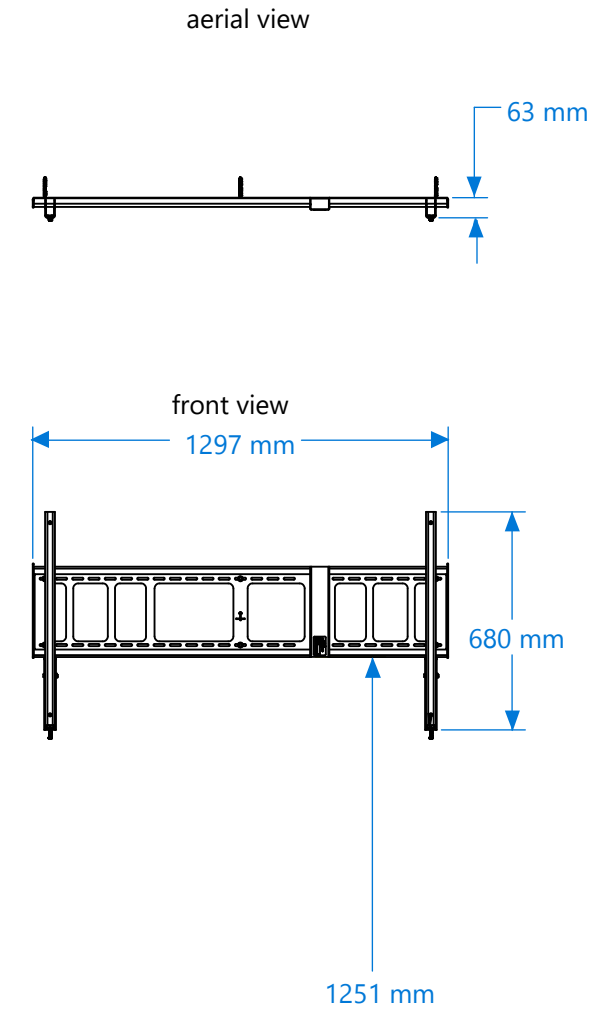

84" WALL MOUNT

ITEM	PART NUMBER	DESCRIPTION	QTY	WEIGHT	WEIGHT
1	HV3-00002	84" ROLLING STAND	1	382 lbs	173.3 kg
2	HV4-00001	84" FLOOR SUPPORTED WALL MOUNT	1	082 lbs	037.2 kg
3	HV7-00001	84" WALL MOUNT	1	021 lbs	009.5 kg