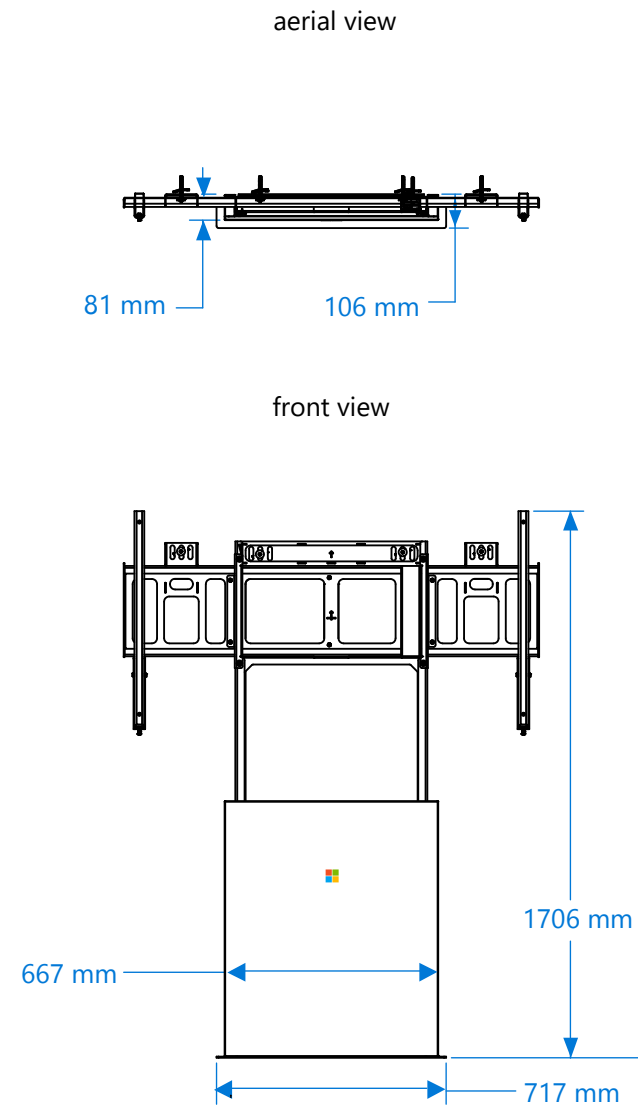

## 55" FLOOR SUPPORTED WALL MOUNT

## 55" WALL MOUNT

ITEM	PART NUMBER	DESCRIPTION	QTY	WEIGHT	WEIGHT
1	HU7-00002	55" ROLLING STAND	1	345 lbs	156.5 kg
2	HV6-00001	55" FLOOR SUPPORTED WALL MOUNT	1	067 lbs	030.4 kg
3	HV5-00001	55" WALL MOUNT	1	010 lbs	004.5 kg

## 84" ROLLING STAND

## 84" FLOOR SUPPORTED WALL MOUNT