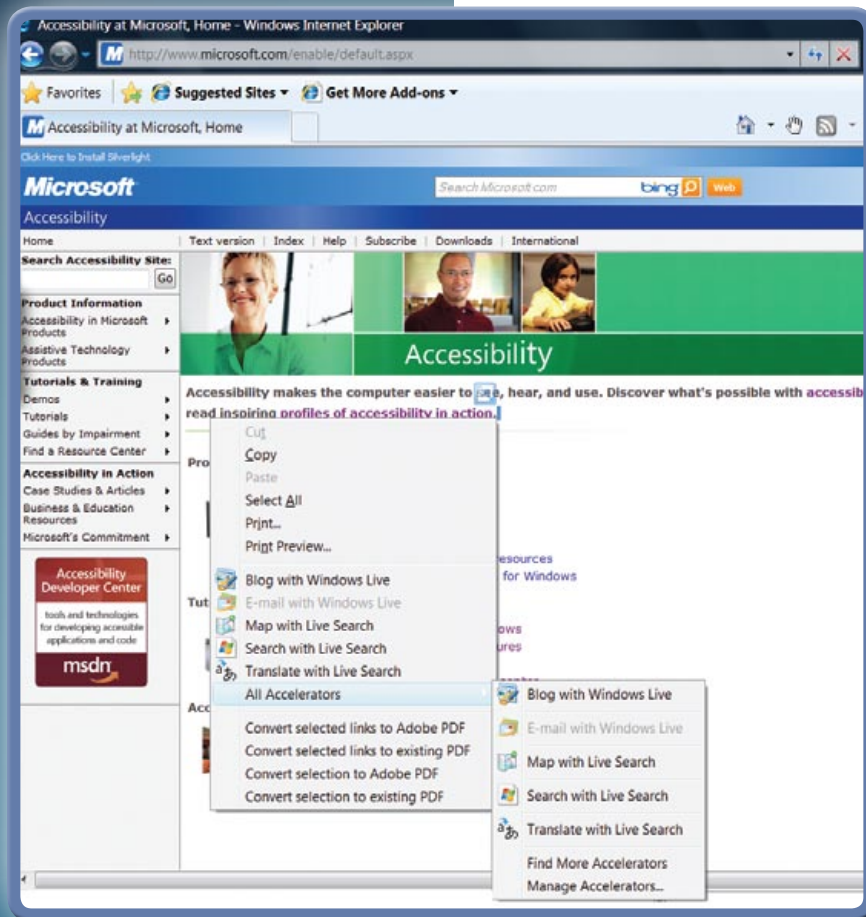

Accessibility in Internet Explorer 8

The Internet is easier to see and explore with accessibility settings in Internet Explorer 8.

Internet Explorer 8 lets you select text and move around a Web page with the keyboard, makes it easier to copy and paste text from Web pages, and lets you zoom in on a Web page. Enhanced keyboard access can also be found in the toolbar buttons, search box items, address bar, and tabs.

Select text and move around a Web page with the keyboard

Rather than using a mouse to select text and move around within a Web page, you can use standard navigation keys on your keyboard—HOME, END, PAGE UP, PAGE DOWN, and the arrow keys. This feature is called **Caret Browsing** and is named after the caret—or cursor. This makes it easier to select, copy, and paste text to another document with a keyboard instead of the mouse.

Zoom in on a Web page

Zoom lets you enlarge or reduce the view of a Web page. Unlike changing font size, zoom enlarges or reduces everything on the page, including text and images.

Choose colors used on Web pages