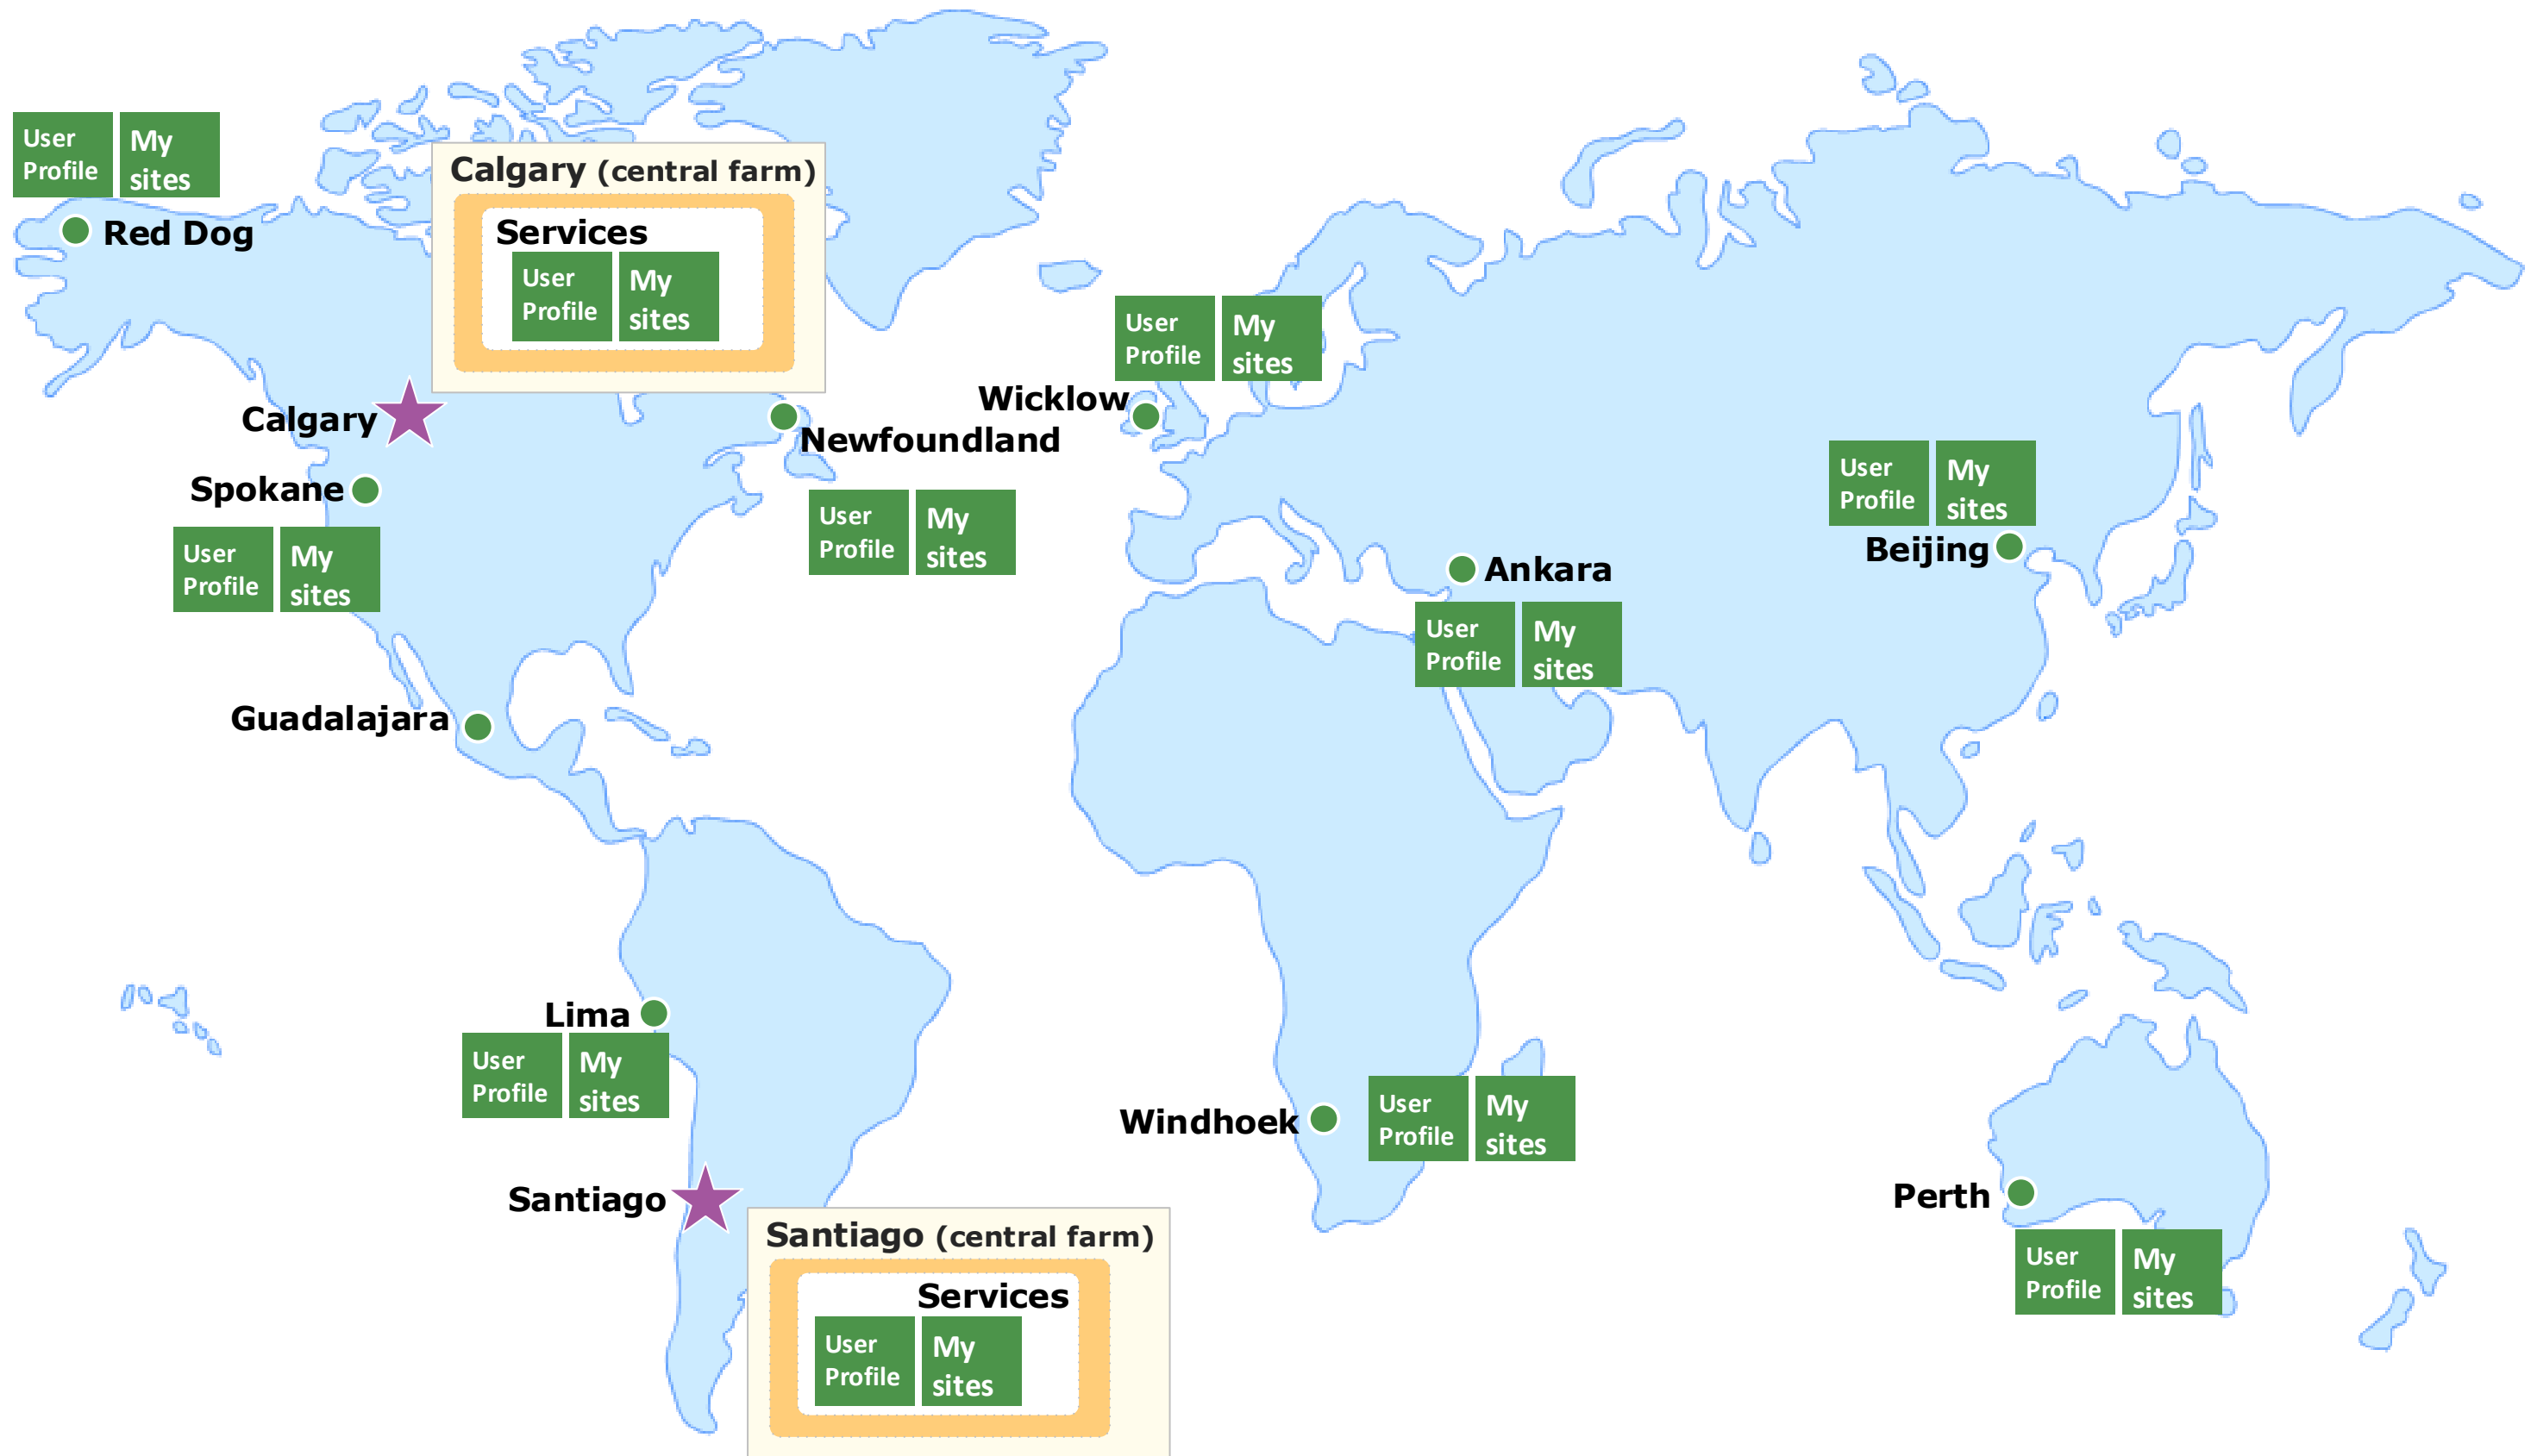

Map of farm locations for SharePoint 2013

2013 Farm Locations

★ 2 Central

● 10 Regional

User Profile Service and My Site Configuration

Search configuration at each location

Each farm crawls local content and file shares at the same geographic location.

Red Dog

Spokane

Newfoundland

Guadalajara

Search configuration — remote result source from each central farm to all other farms

Managed Metadata configuration

- Centralized Managed Metadata service application located in Calgary and consumed by all other farms.
- Content type syndication.

Services configuration for all farms