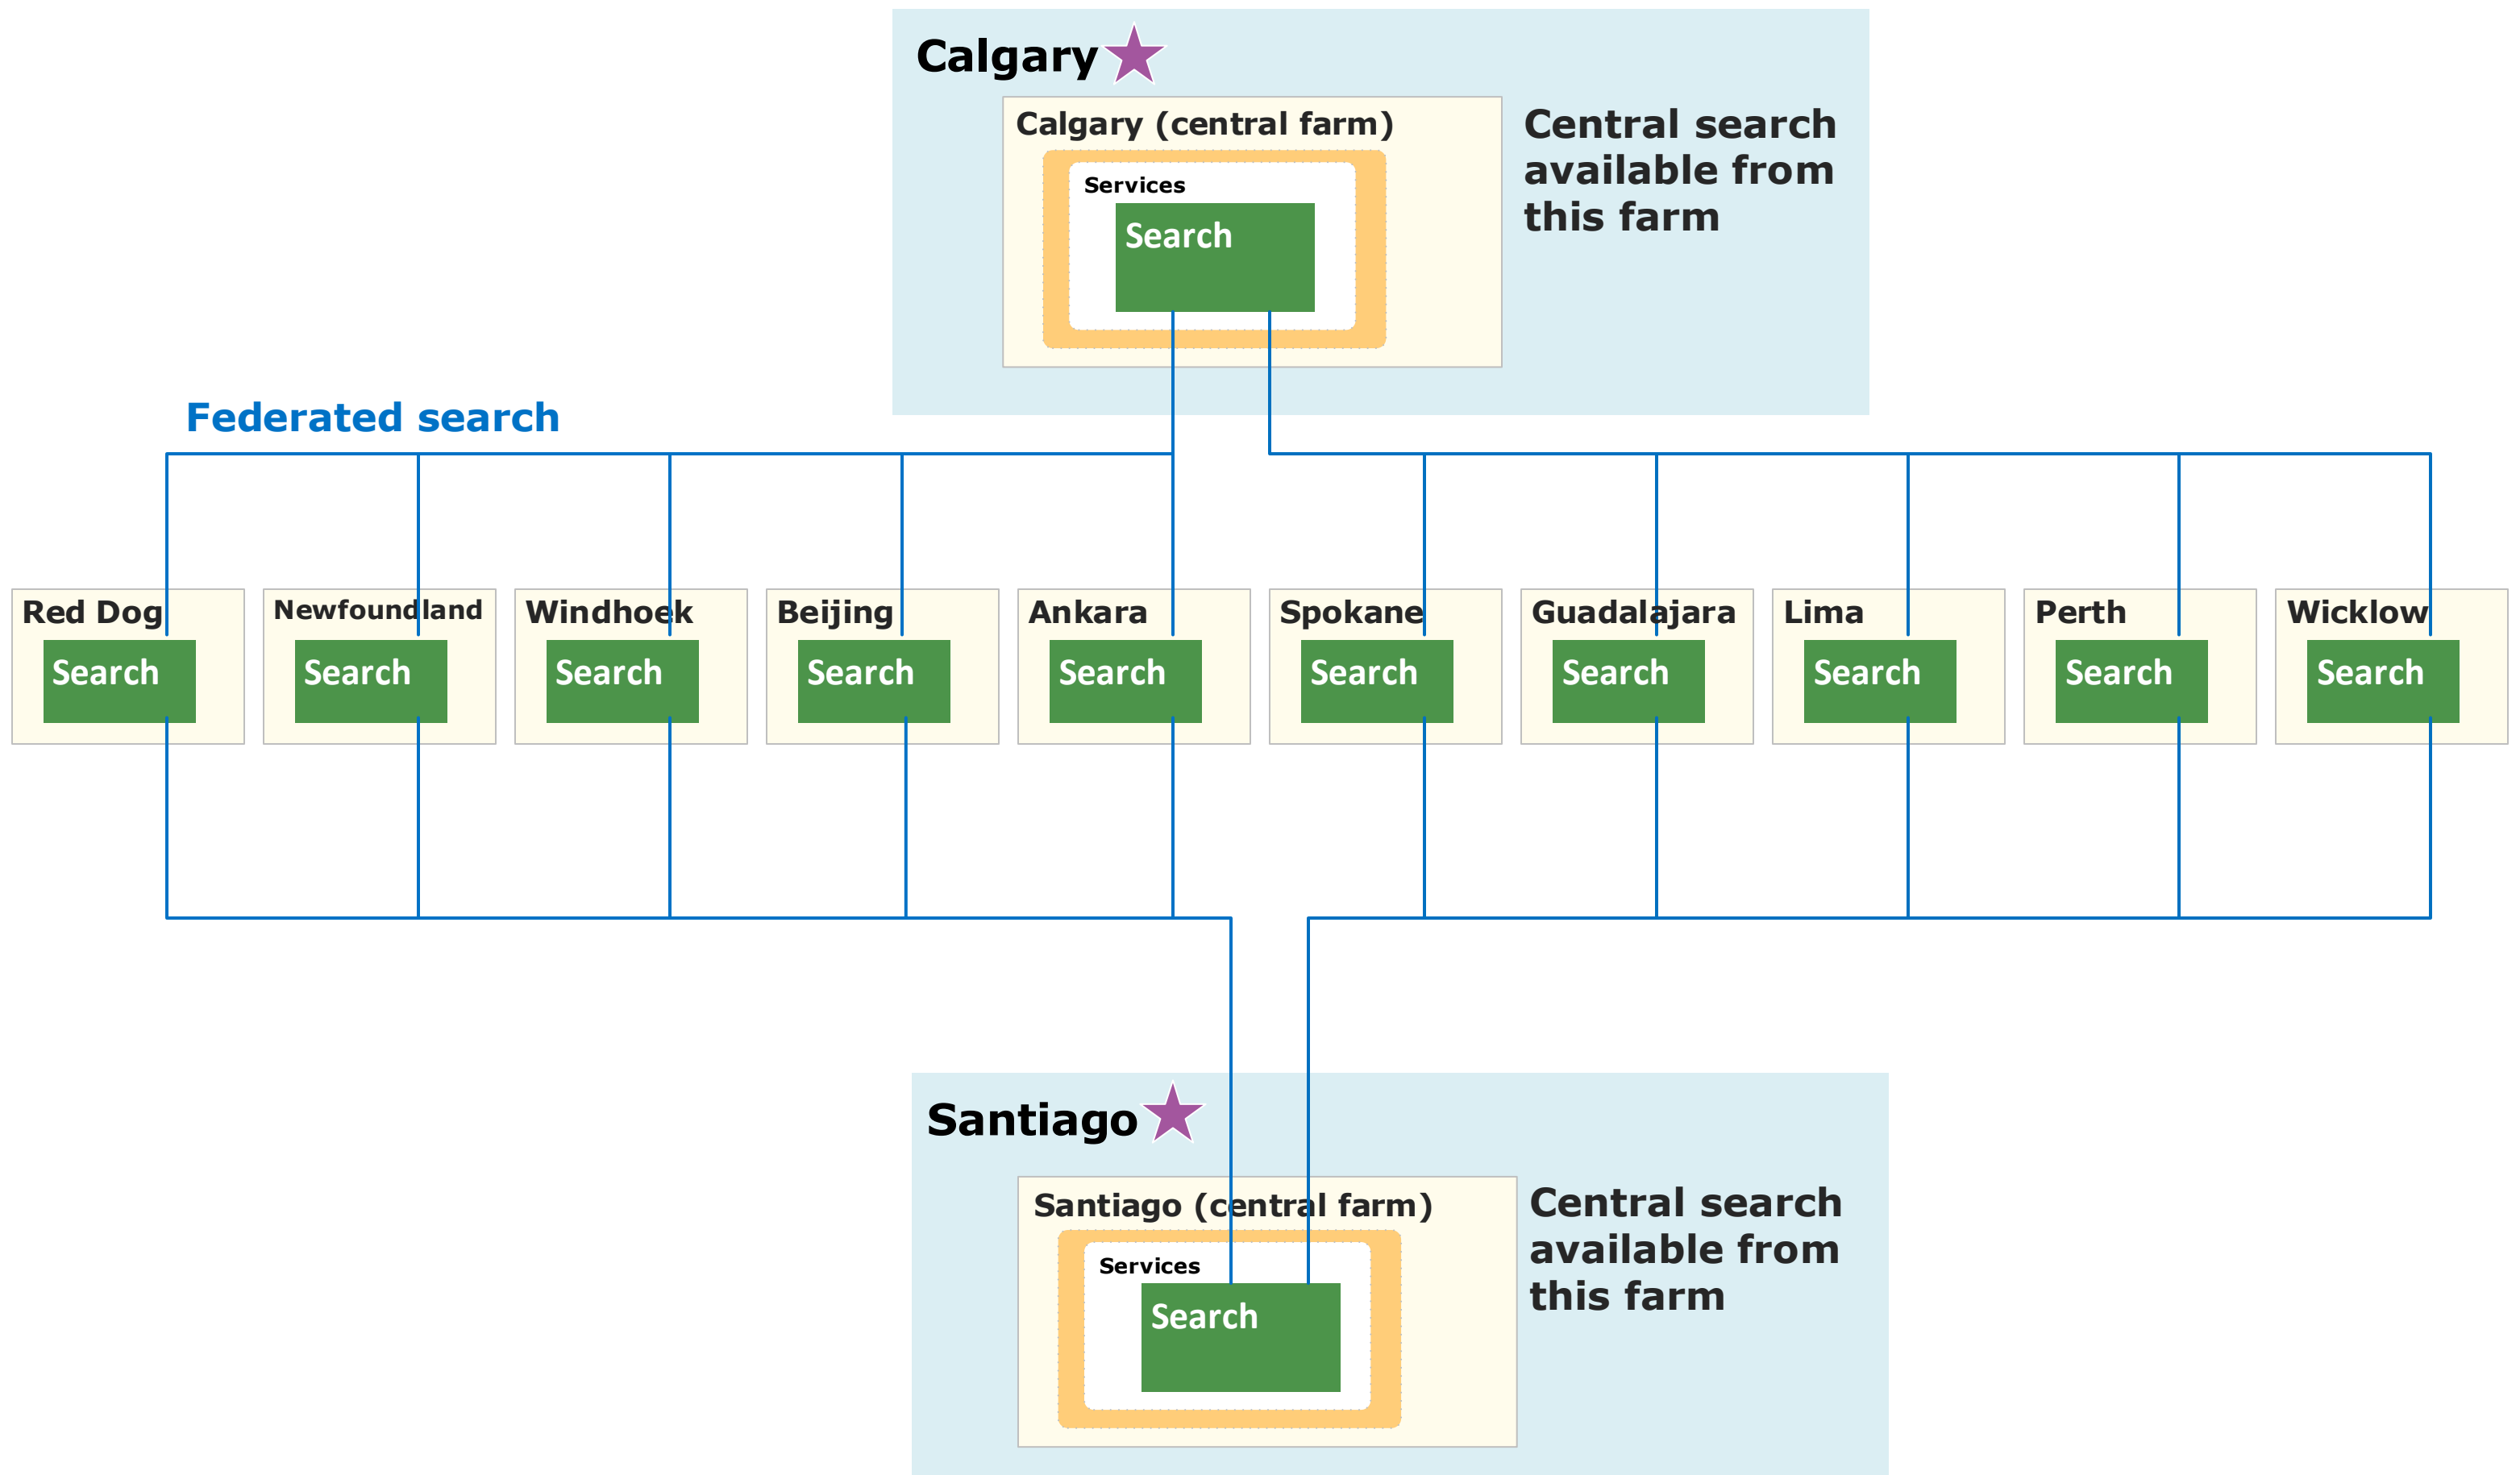

SharePoint 2013 WAN architecture diagrams for Teck

This multi-tab Visio file includes full-scale diagrams for Teck that are presented in the following TechNet article: [SharePoint Server 2013 WAN case studies: United Airlines, Teck, and Fabrikam](#). Some diagrams in this file are not included in the article.

Map of farm locations for SharePoint 2013

2013 Farm Locations

★ 2 Central

● 10 Regional

User Profile Service and My Site Configuration

Search configuration at each location

Each farm crawls local content and file shares at the same geographic location.

Red Dog

Spokane

Newfoundland

Guadalajara

Search configuration — remote result source from each central farm to all other farms

Managed Metadata configuration

- Centralized Managed Metadata service application located in Calgary and consumed by all other farms.
- Content type syndication.

Services configuration for all farms