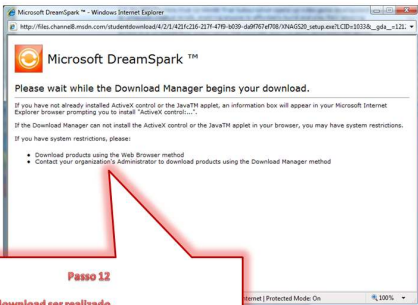

Passo 12

**Aguarde o download ser realizado.
Seguindo as instruções!**

get software for free!
Microsoft DreamSpark