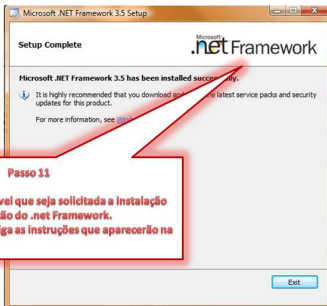

Passo 11

Em alguns casos é possível que seja solicitada a instalação do .net Framework. Se esse for o seu caso, siga as instruções que aparecerão na tela!