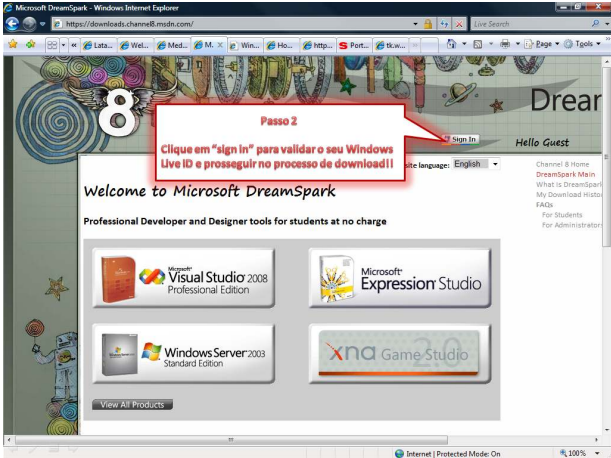

Passo 2

Clique em "sign in" para validar o seu Windows Live ID e prosseguir no processo de download!!

Welcome to Microsoft DreamSpark

Professional Developer and Designer tools for students at no charge

Microsoft
Visual Studio 2008
Professional Edition

Microsoft
Expression Studio

Microsoft
Windows Server 2003
Standard Edition