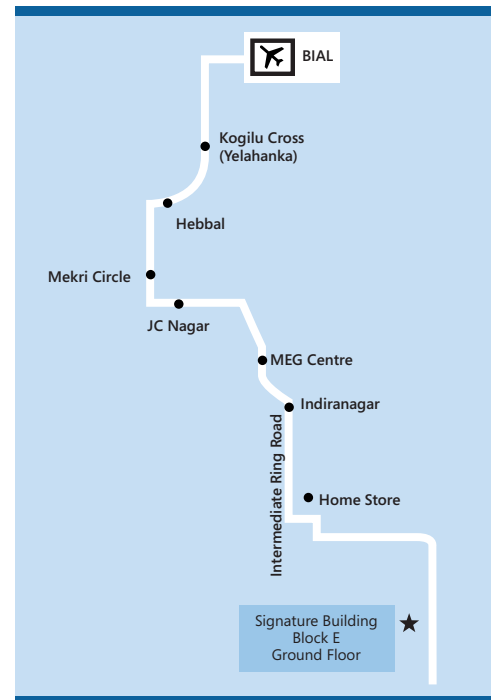

Location and Contacts

Contact the MTC Bangalore to discuss your engagement needs and the availability of MTC resources.

Microsoft Technology Center—Bangalore

Microsoft India Technology Center
Ground Floor, Block E, Signature Building
Embassy Golf Links Business Park
Off. Intermediate Ring Road
Bangalore 560 071, India
Phone: +91 (80) 6616 9992 99
E-mail: mtcbang@microsoft.com

Directions

From the airport:

- Stages for route EGL to BIA- Bangalore International Airport, Yelahanka, Hebbal, Mekri Circle, JC Nagar, Coles Park, Binnamangala, Indiranagar, Domlur, Embassy Golf Links..
- After crossing Indiranagar & once you enter Intermediate Ring Road, take an Immediate left turn after passing Home Store.
- Once inside the Embassy Golf Links Business Park complex, pass the first Microsoft building (GTSC), and take a right at the end of the road. The Signature Building will be the last building on the right.

Accommodations

For information on accommodations in proximity to the MTC Bangalore, go to www.microsoft.com/mtc.

MTC Locations Worldwide

Atlanta • Bangalore • Beijing • Boston • Chicago • Cologne • Dallas • Dubai • Dublin • Edinburgh
Irvine • Moscow • Munich • New York • Paris • Reston • Silicon Valley • Taipei • Thames Valley (UK)