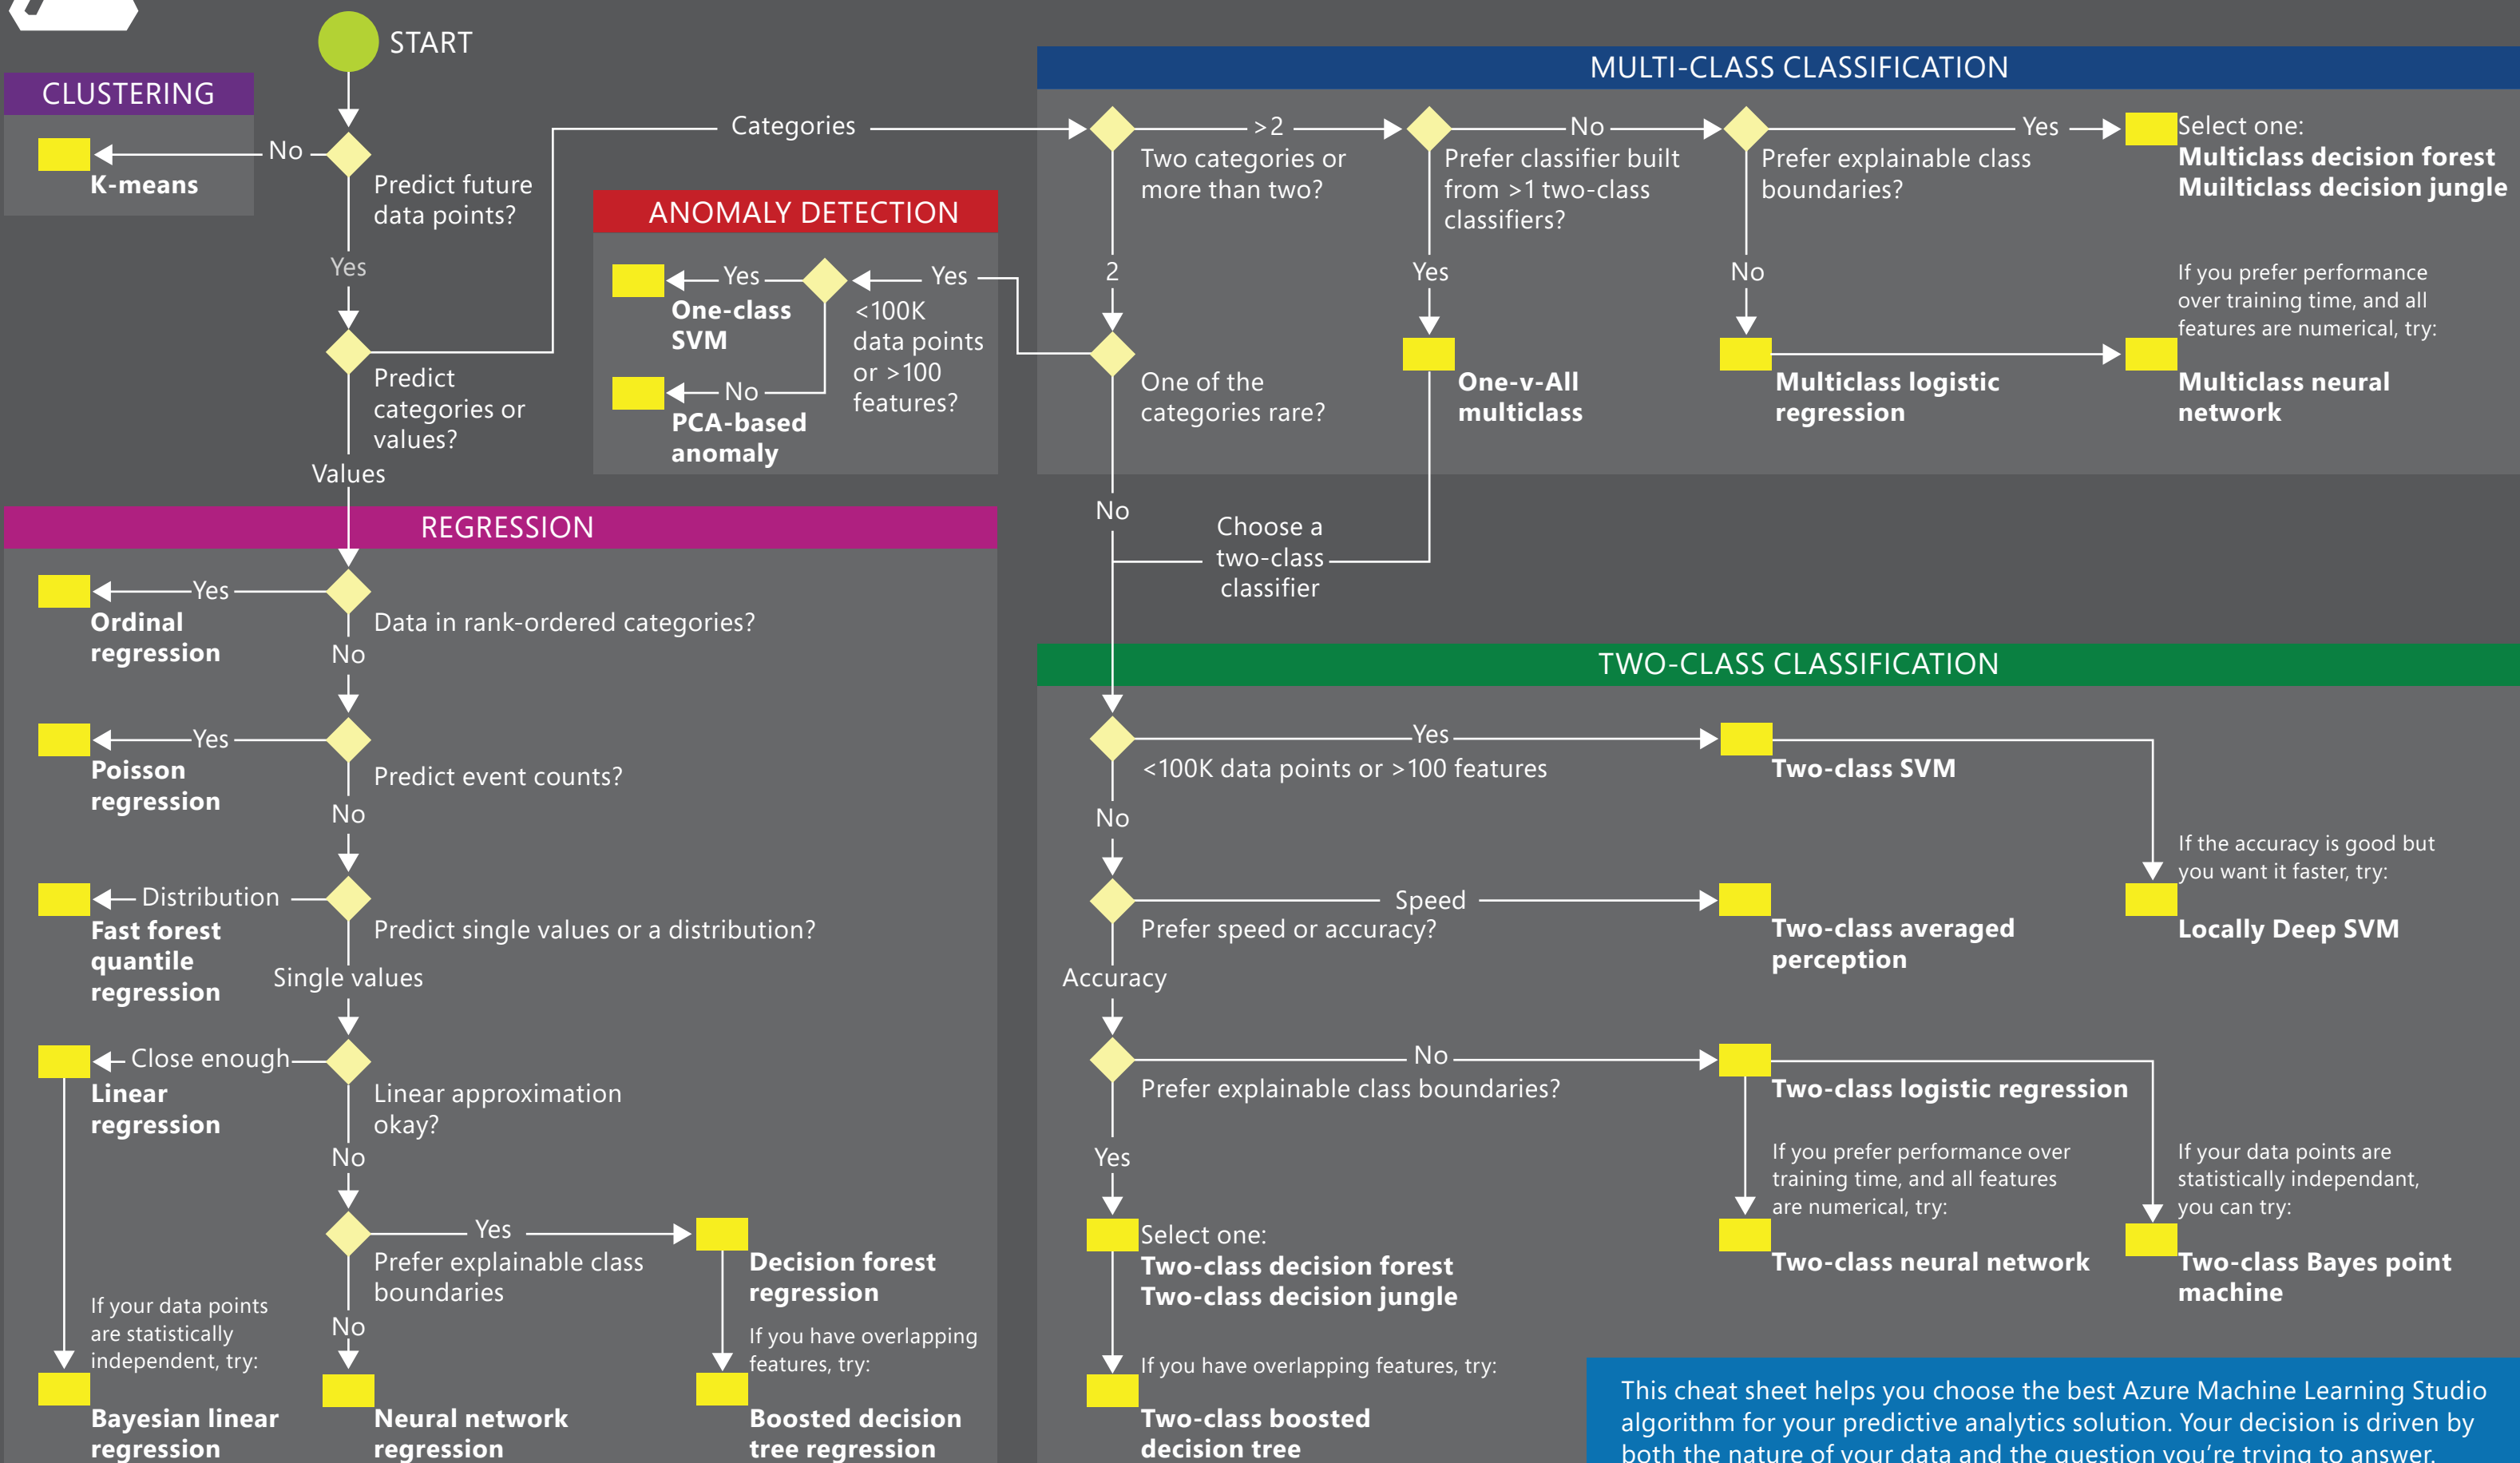

# Microsoft Azure Machine Learning: Algorithm Cheat Sheet

This cheat sheet helps you choose the best Azure Machine Learning Studio algorithm for your predictive analytics solution. Your decision is driven by both the nature of your data and the question you're trying to answer.