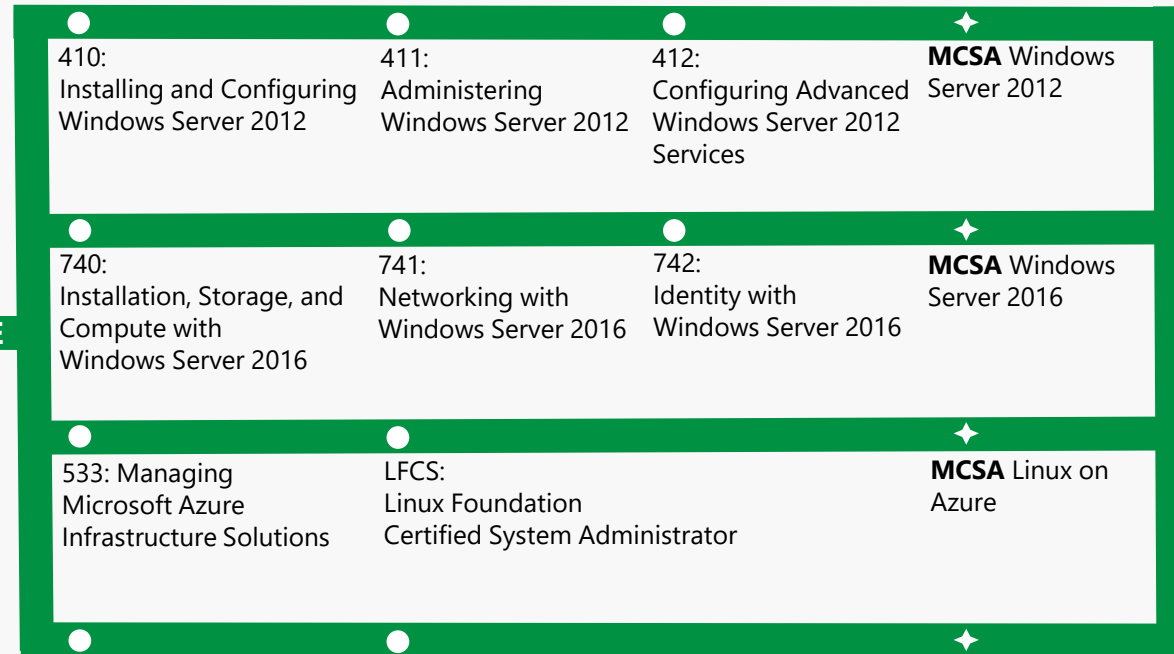

MOBILITY PATH

CLOUD PLATFORM & INFRASTRUCTURE PATH

Choose two from:
532: Developing Microsoft Azure Solutions
533: Managing Microsoft Azure Infrastructure Solutions
534: Architecting Microsoft Azure Solutions
473: Designing and Implementing Cloud Data Platform Solutions
475: Designing and Implementing Big Data Analytics Solutions

MCSA Cloud
Platform

Elective

MCSE

Cloud Platform & Infrastructure
Earned: 2017

ELECTIVE EXAM POOL

- 532: Developing Microsoft Azure Solutions
- 533: Managing Microsoft Azure Infrastructure Solutions
- 534: Architecting Microsoft Azure Solutions
- 473: Designing and Implementing Cloud Data Platform Solutions
- 475: Designing and Implementing Big Data Analytics Solutions
- 744: Securing Windows Server 2016
- 413: Designing and Implementing a Server Infrastructure
- 414: Implementing an Advanced Server Infrastructure
- 246: Monitoring and Operating a Private Cloud
- 247: Configuring and Deploying a Private Cloud