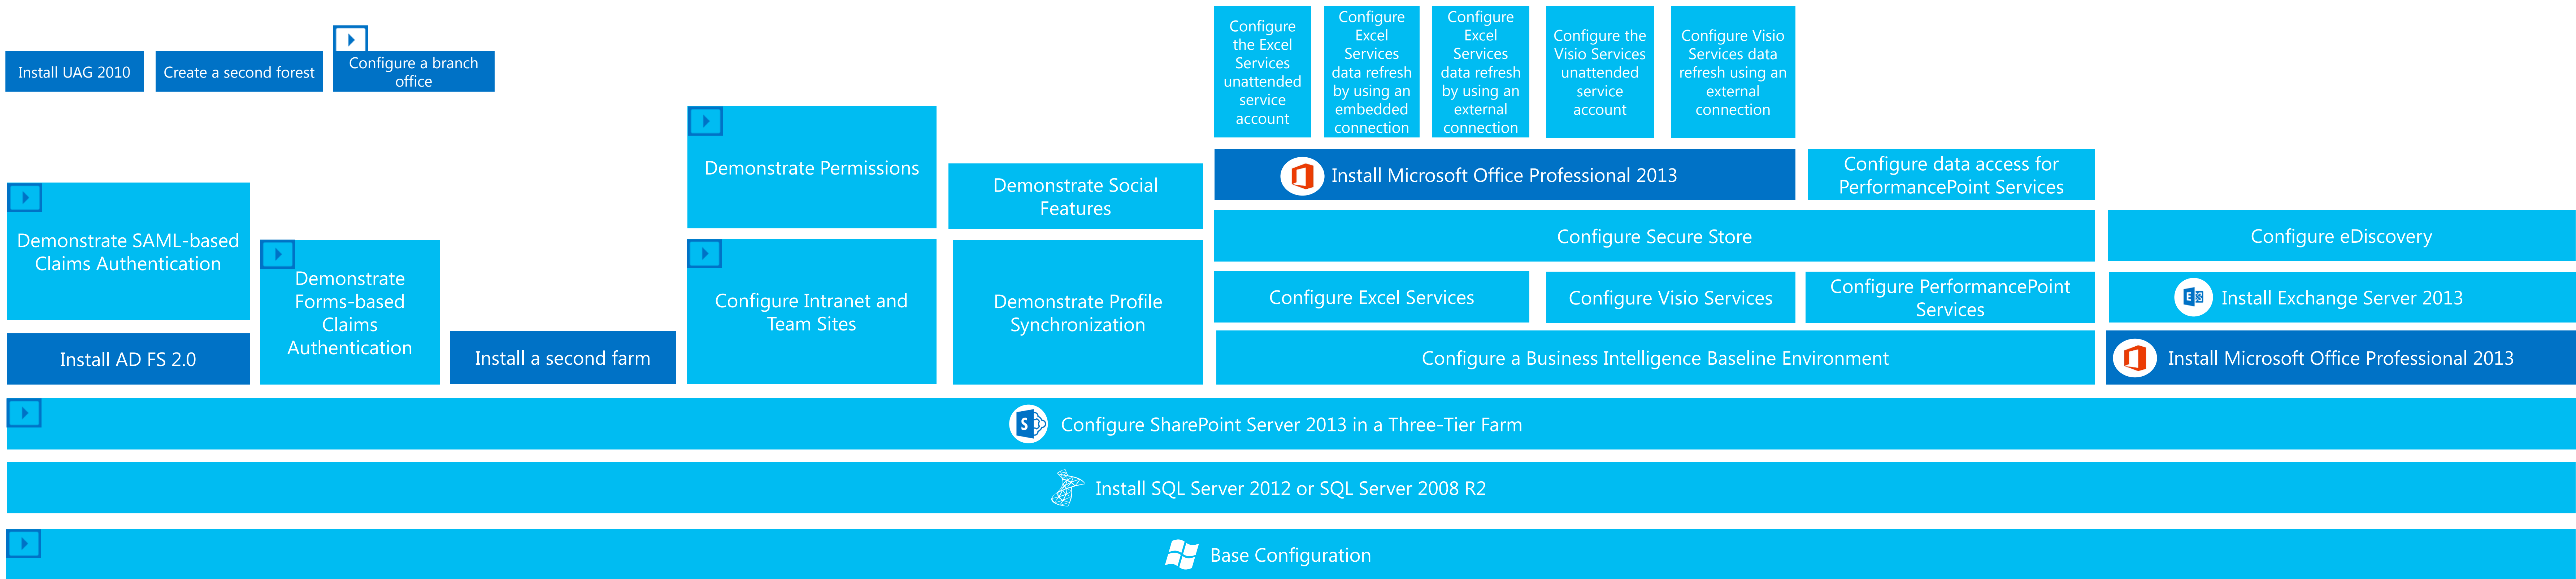

Test Lab Guides for SharePoint Server 2013

 Modular Test Lab Guide (TLG)
 TLG mini-module