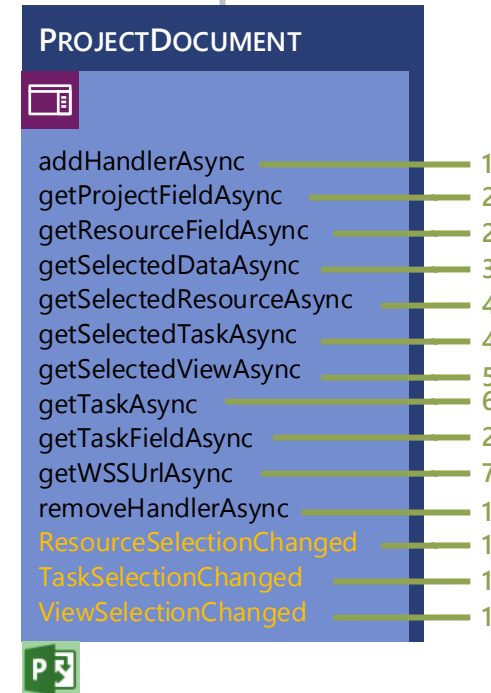

JavaScript API for Office: mail apps

*AsyncResult.value returns undefined, unless specified otherwise on this diagram.

JavaScript API for Office: Excel

*AsyncResult.value returns undefined, unless specified otherwise on this diagram.

JavaScript API for Office: Project

ProjectViewTypes

*AsyncResult.value returns undefined, unless specified otherwise on this diagram.

JavaScript API for Office: Powerpoint

BASE STRUCTURE OF ASYNCRRESULT OBJECT