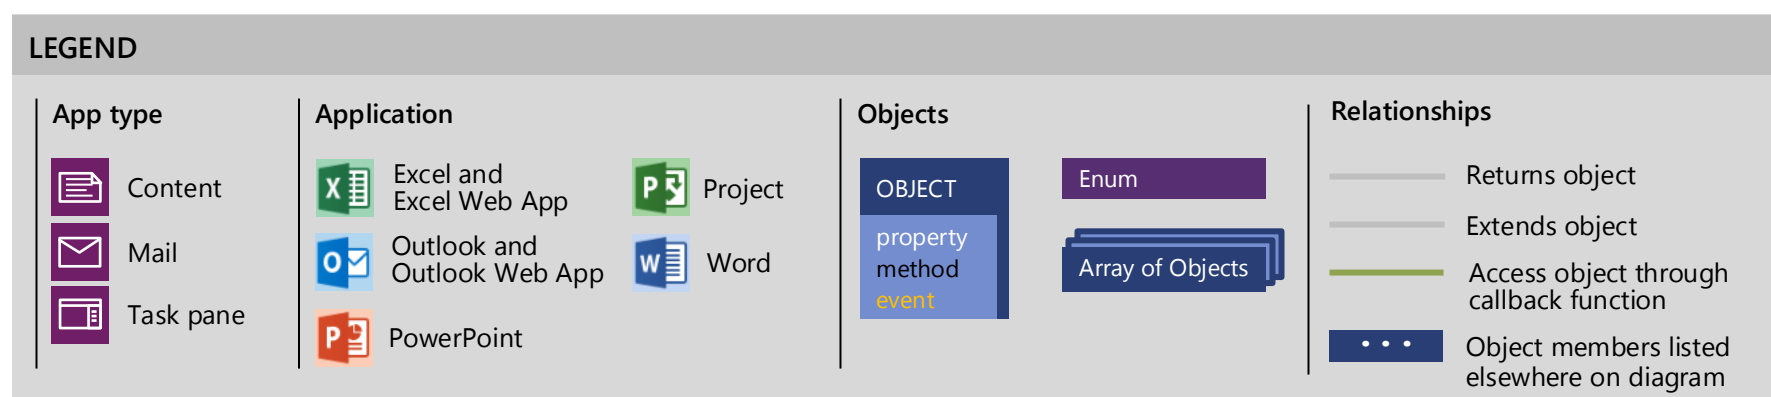

*AsyncResult.value returns undefined, unless specified otherwise on this diagram.