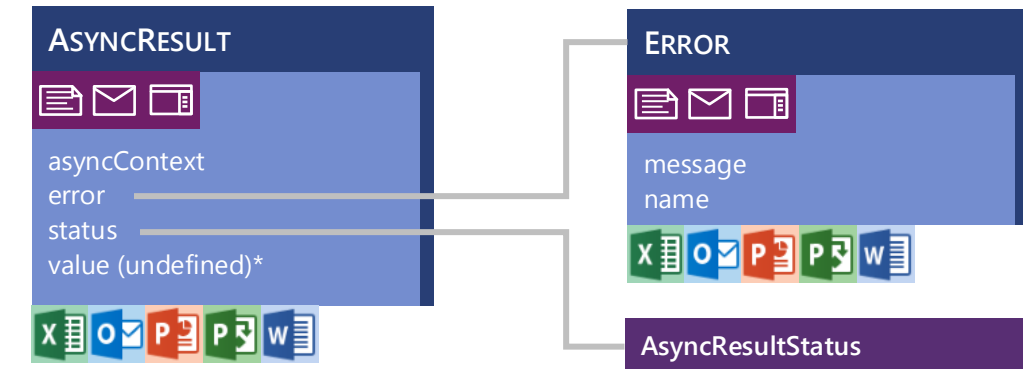

JavaScript API for Office: Project

ProjectViewTypes

*AsyncResult.value returns undefined, unless specified otherwise on this diagram.

JavaScript API for Office: Powerpoint

BASE STRUCTURE OF ASYNCRRESULT OBJECT