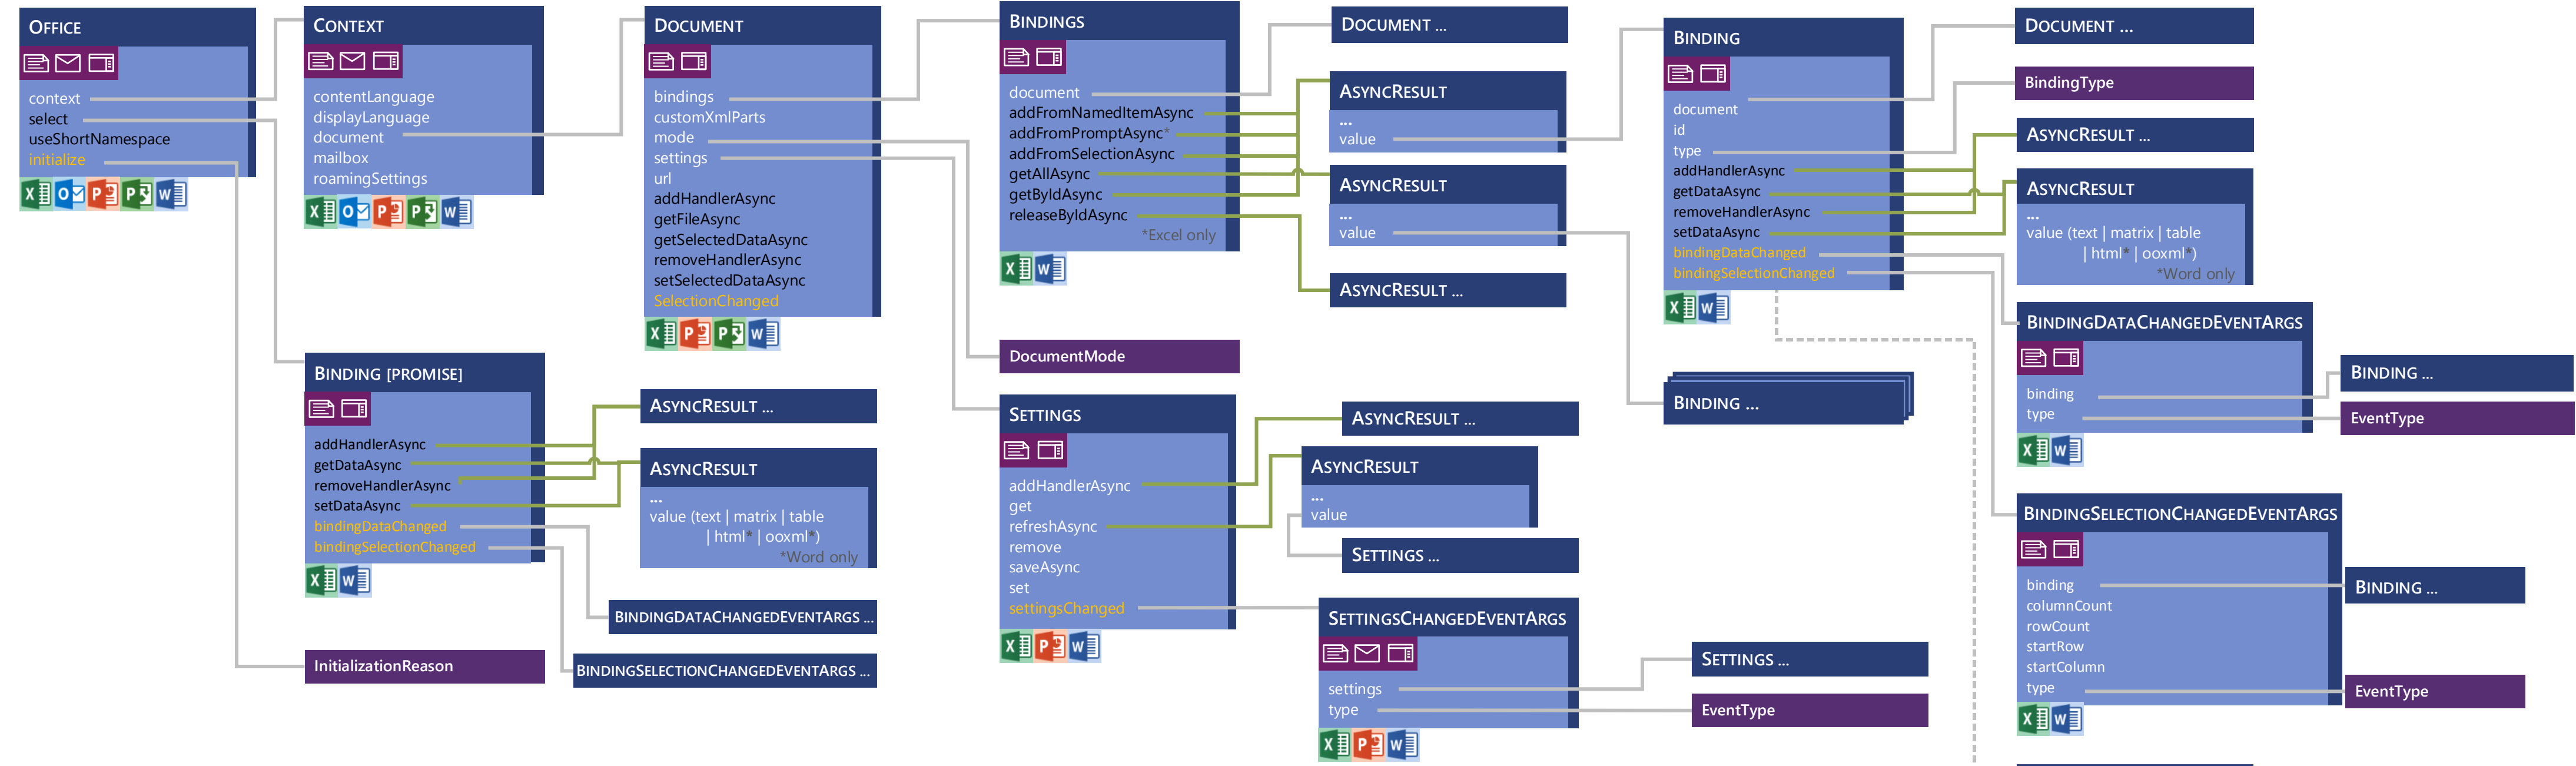

JavaScript API for Office

BASE STRUCTURE OF ASYNCRESULT OBJECT

*AsyncResults.value returns undefined, unless specified otherwise on this diagram.

LEGEND

App type	Application	Objects	Relationships
Content	Excel and Excel Web App, Project, Word	OBJECT (property, method, event)	Returns object
Mail	Outlook and Outlook Web App	Enum	Extends object
Task pane	PowerPoint	Array of Objects	Access object through callback function
			Object members listed elsewhere on diagram

JavaScript API for Office: content apps

BASE STRUCTURE OF ASYNCRRESULT OBJECT

*AsyncResult.value returns undefined, unless specified otherwise on this diagram.

LEGEND

App type	Application	Objects	Relationships
Content	Excel and Excel Web App	OBJECT (property, method)	Returns object
Mail	Outlook and Outlook Web App	Enum	Extends object
Task pane	PowerPoint	Array of Objects	Access object through callback function
			Object members listed elsewhere on diagram

JavaScript API for Office: Project

ProjectViewTypes

*AsyncResult.value returns undefined, unless specified otherwise on this diagram.

JavaScript API for Office: Powerpoint

BASE STRUCTURE OF ASYNCRRESULT OBJECT

*AsyncResult.value returns undefined, unless specified otherwise on this diagram.