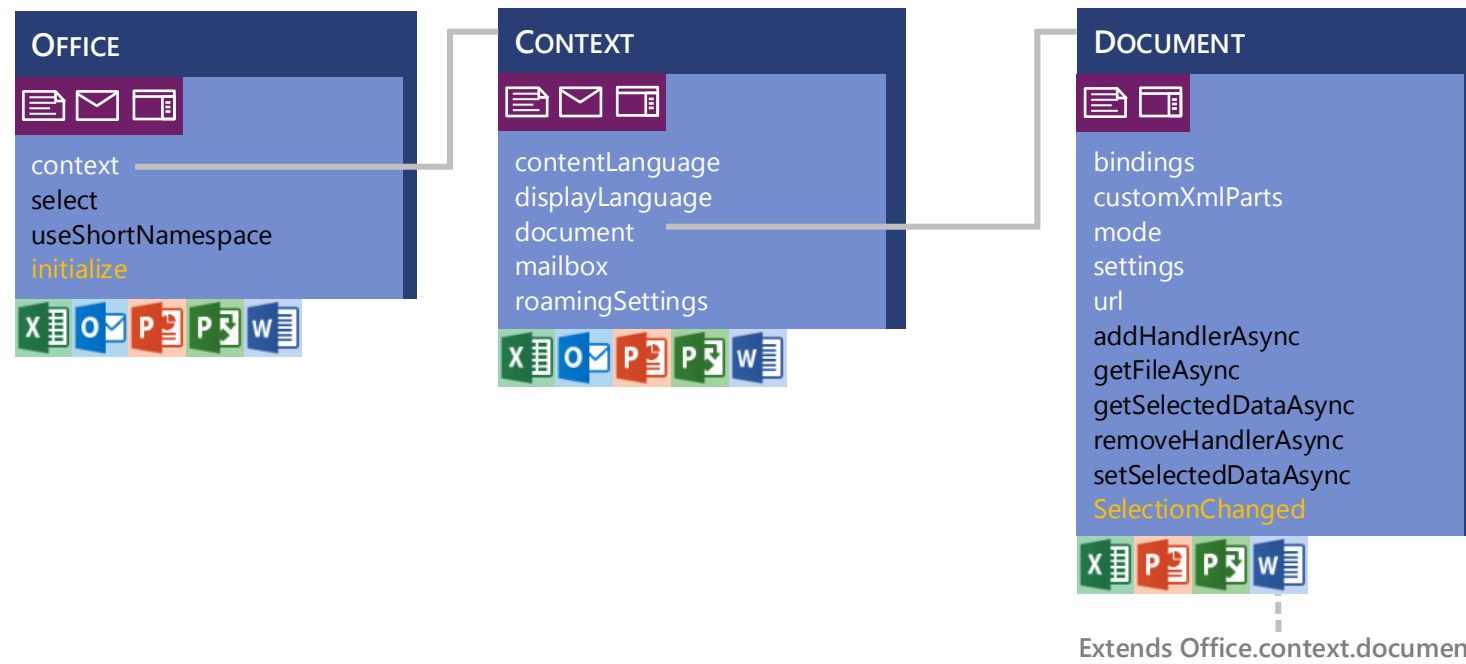

JavaScript API for Office: Project

ProjectViewTypes