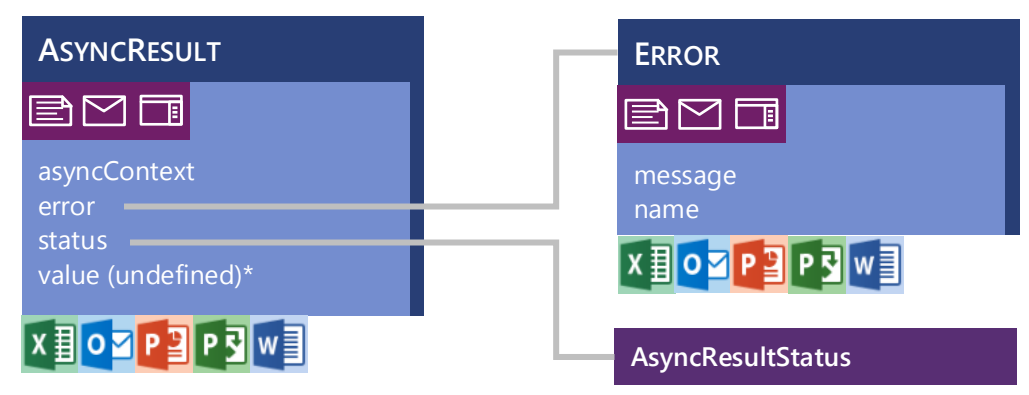

JavaScript API for Office

BASE STRUCTURE OF ASYNCRESULT OBJECT

*AsyncResults.value returns undefined, unless specified otherwise on this diagram.

LEGEND

App type	Application	Objects	Relationships
Content	Excel and Excel Web App, Project, Word	OBJECT (property, method, event)	Returns object
Mail	Outlook and Outlook Web App	Enum	Extends object
Task pane	PowerPoint	Array of Objects	Access object through callback function
			Object members listed elsewhere on diagram

JavaScript API for Office: content apps

BASE STRUCTURE OF ASYNCRRESULT OBJECT

*AsyncResult.value returns undefined, unless specified otherwise on this diagram.

LEGEND

App type	Application	Objects	Relationships
Content	Excel and Excel Web App	OBJECT (property, method)	Returns object
Mail	Outlook and Outlook Web App	Enum	Extends object
Task pane	PowerPoint	Array of Objects	Access object through callback function
			Object members listed elsewhere on diagram