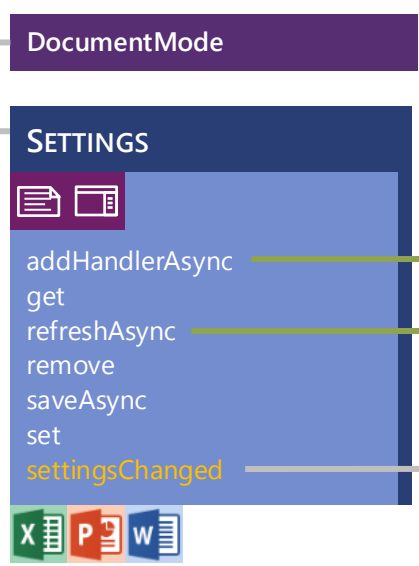

JavaScript API for Office: Project

ProjectViewTypes

*AsyncResult.value returns undefined, unless specified otherwise on this diagram.

JavaScript API for Office: Powerpoint

BASE STRUCTURE OF ASYNCRRESULT OBJECT