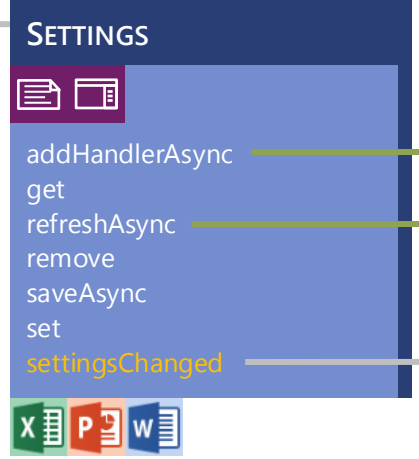

JavaScript API for Office: Project

ProjectViewTypes

*AsyncResult.value returns undefined, unless specified otherwise on this diagram.

JavaScript API for Office: Powerpoint

BASE STRUCTURE OF ASYNCRRESULT OBJECT