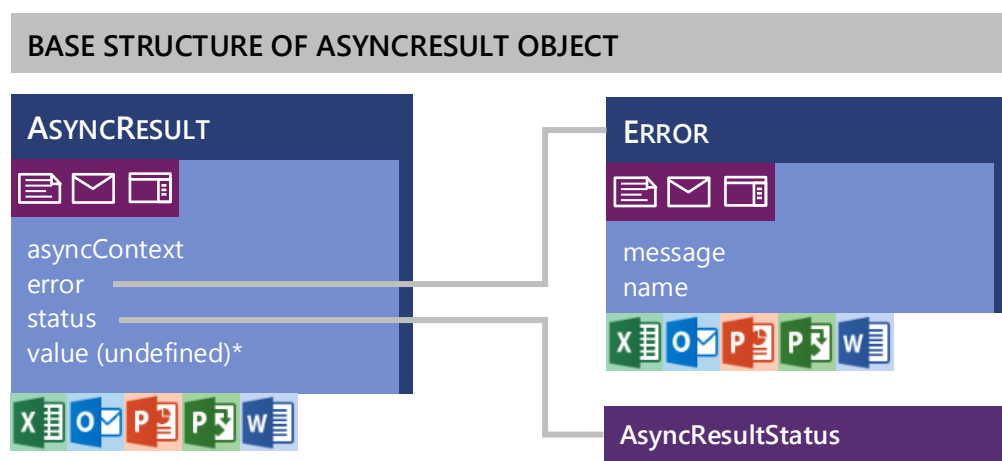

JavaScript API for Office: mail apps