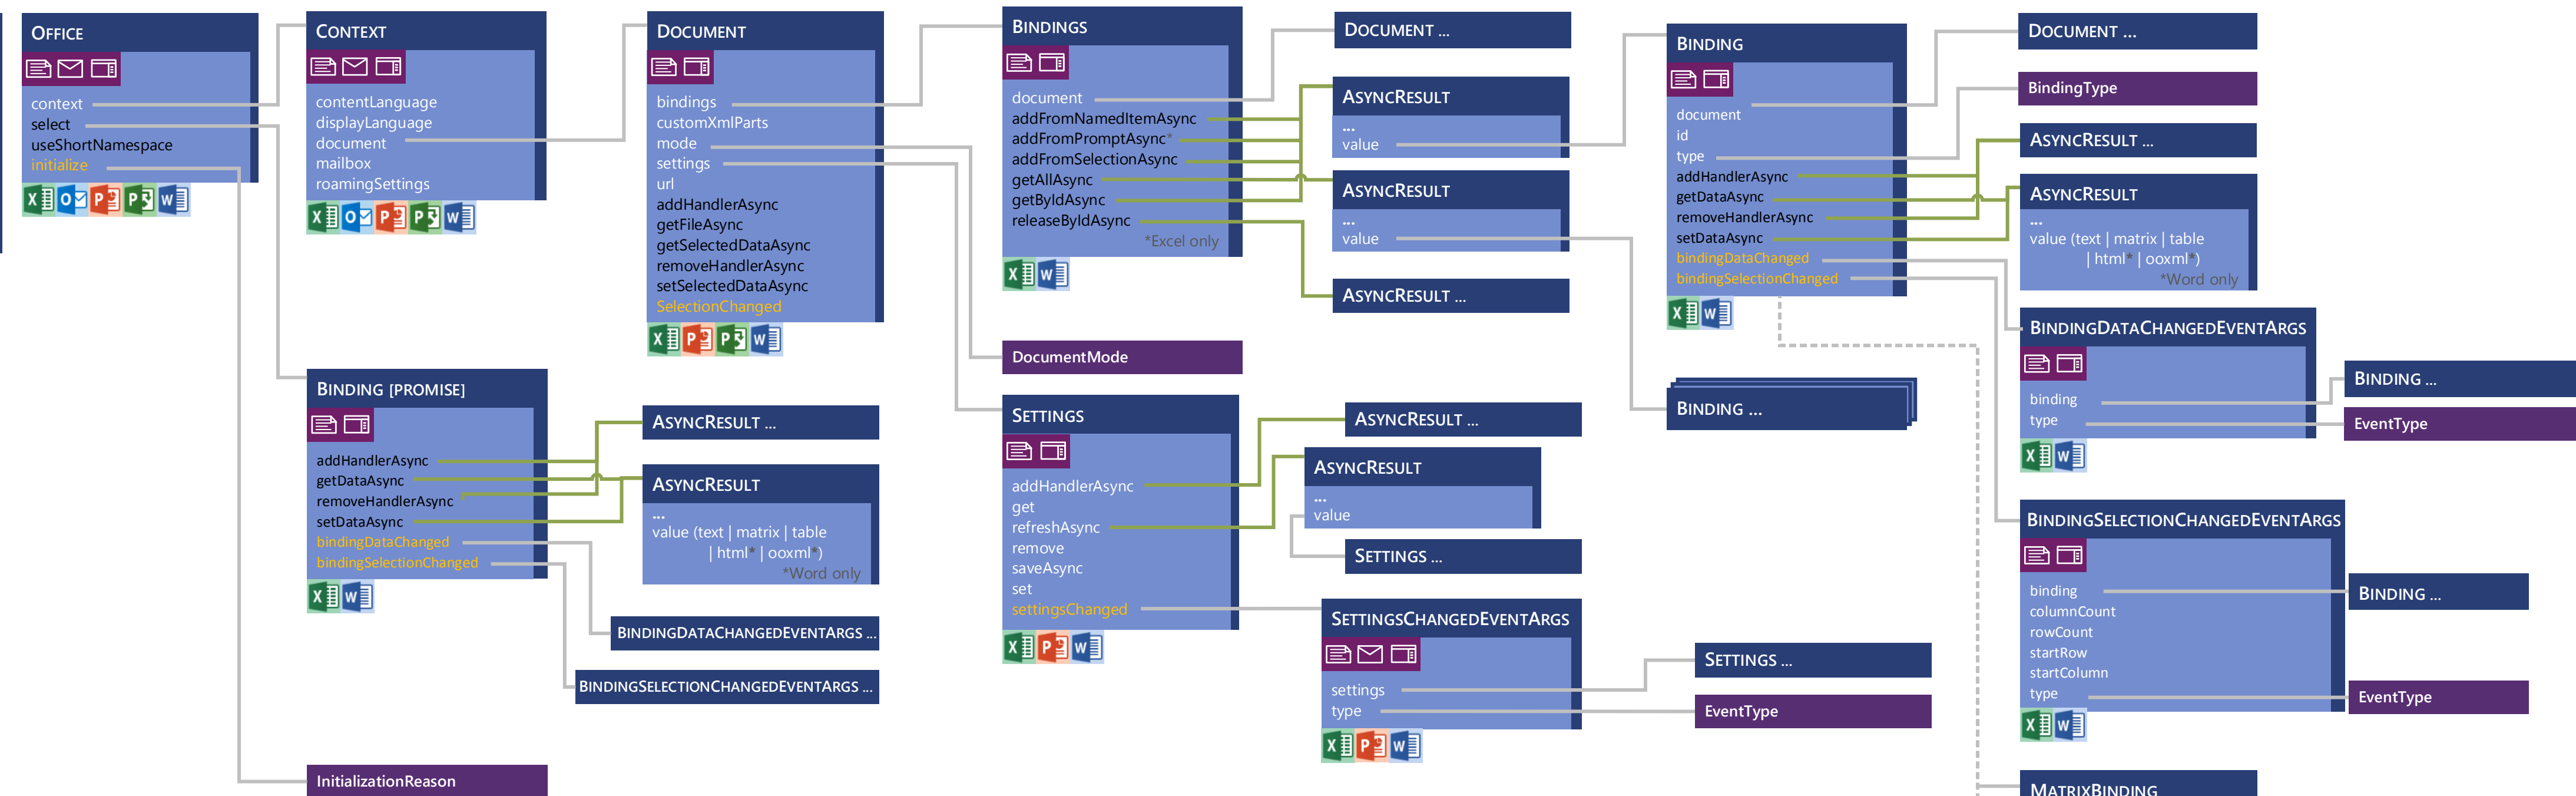

JavaScript API for Office: content apps

BASE STRUCTURE OF ASYNCRRESULT OBJECT

*AsyncResult.value returns undefined, unless specified otherwise on this diagram.

LEGEND

App type	Application	Objects	Relationships
Content	Excel and Excel Web App	OBJECT (property, method)	Returns object
Mail	Outlook and Outlook Web App	Enum	Extends object
Task pane	PowerPoint	Array of Objects	Access object through callback function
			Object members listed elsewhere on diagram

JavaScript API for Office: mail apps

*AsyncResult.value returns undefined, unless specified otherwise on this diagram.

JavaScript API for Office: Excel

*AsyncResult.value returns undefined, unless specified otherwise on this diagram.

JavaScript API for Office: Project

ProjectViewTypes

*AsyncResult.value returns undefined, unless specified otherwise on this diagram.

JavaScript API for Office: Powerpoint

BASE STRUCTURE OF ASYNCRRESULT OBJECT

*AsyncResult.value returns undefined, unless specified otherwise on this diagram.