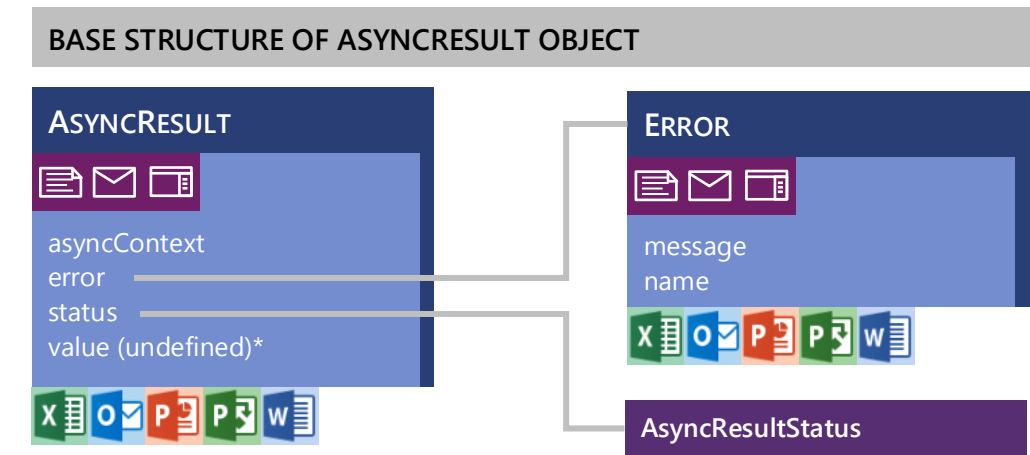

JavaScript API for Office: Excel