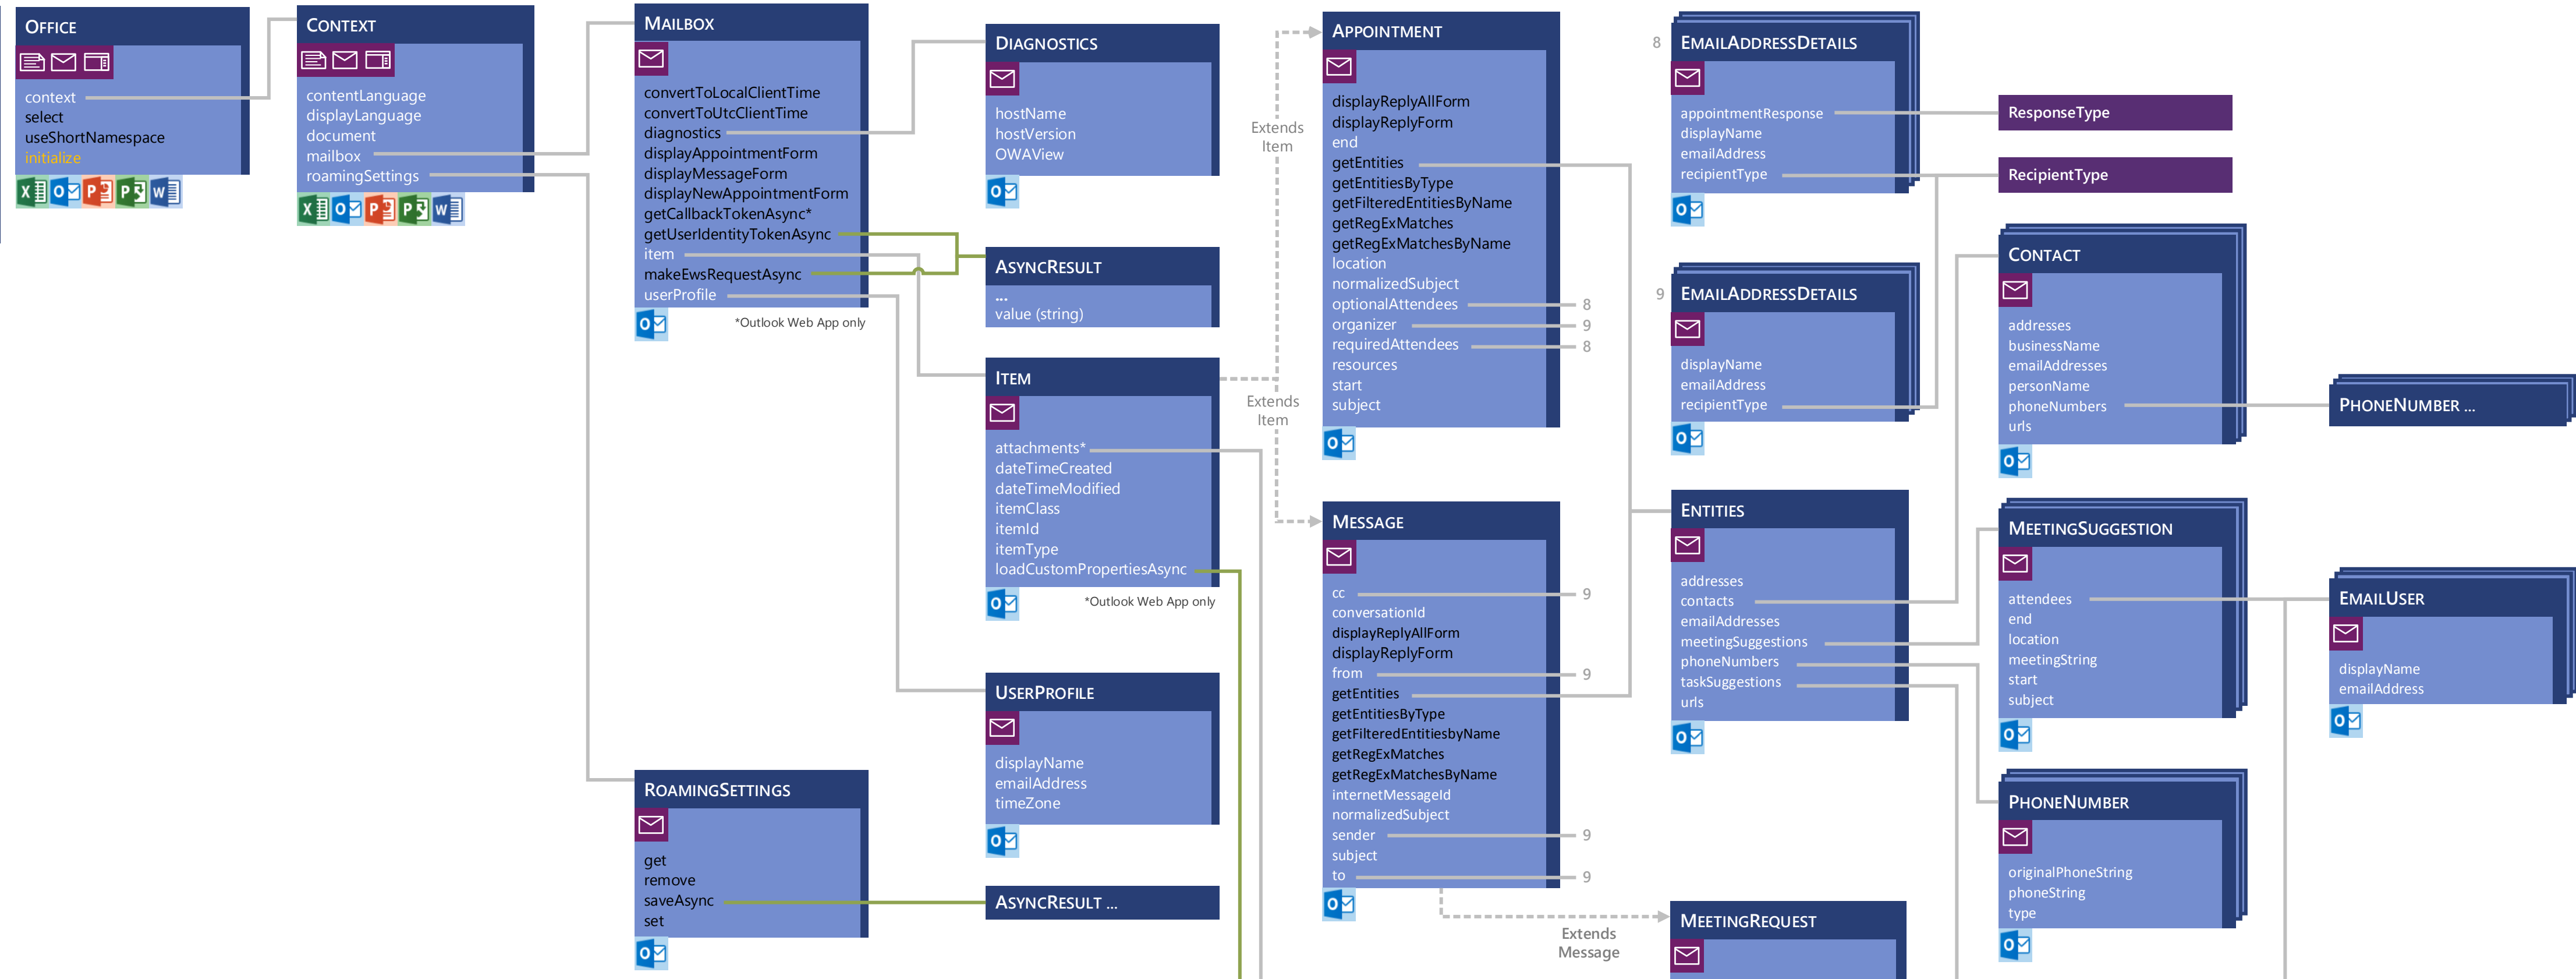

JavaScript API for Office: mail apps