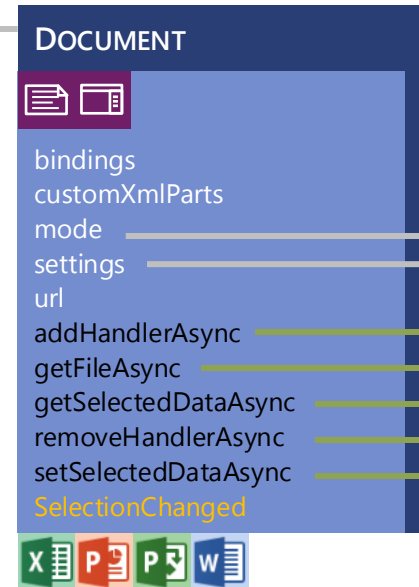

JavaScript API for Office: Project

ProjectViewTypes

*AsyncResult.value returns undefined, unless specified otherwise on this diagram.

JavaScript API for Office: Powerpoint

BASE STRUCTURE OF ASYNCRRESULT OBJECT

*AsyncResult.value returns undefined, unless specified otherwise on this diagram.