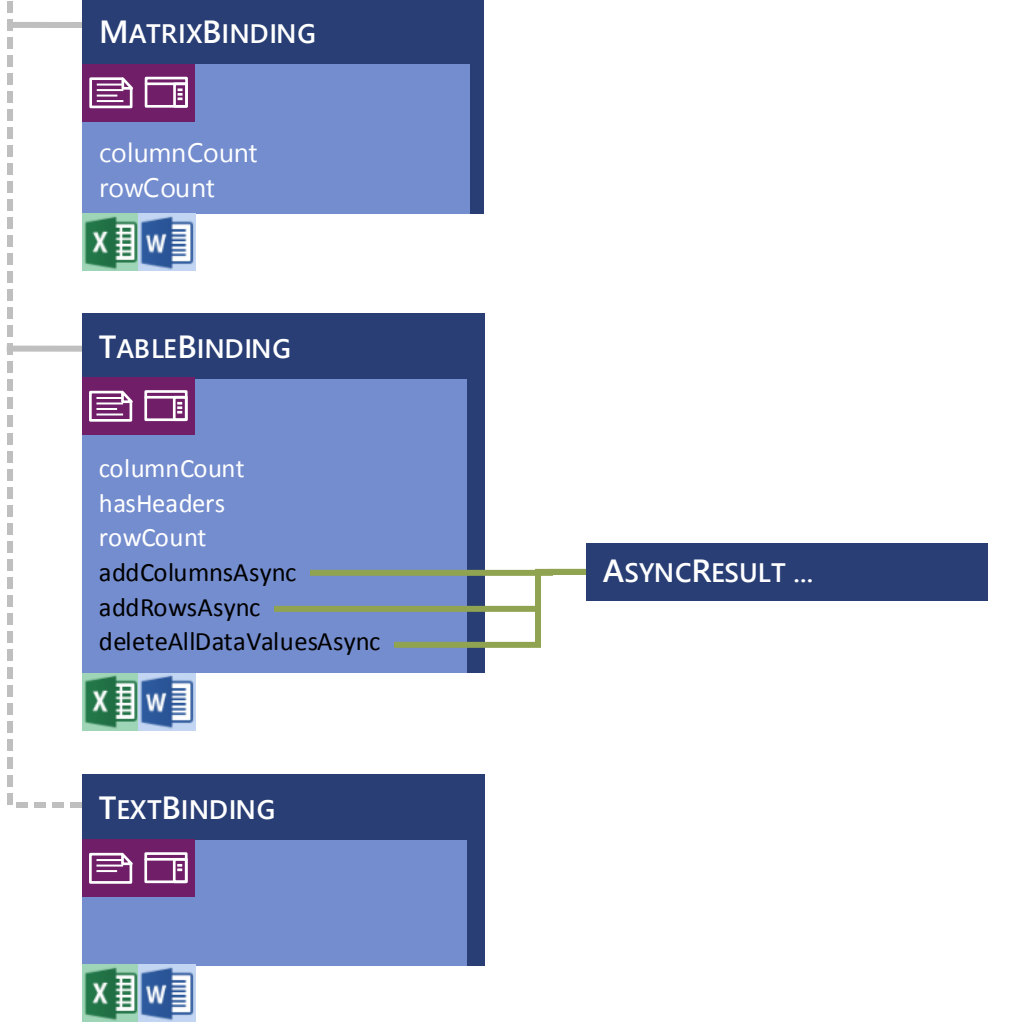

JavaScript API for Office

BASE STRUCTURE OF ASYNCRESULT OBJECT

*AsyncResults.value returns undefined, unless specified otherwise on this diagram.

LEGEND

App type	Application	Objects	Relationships
Content	Excel and Excel Web App, Project, Word	OBJECT (property, method, event)	Returns object
Mail	Outlook and Outlook Web App	Enum	Extends object
Task pane	PowerPoint	Array of Objects	Access object through callback function
			Object members listed elsewhere on diagram

JavaScript API for Office: content apps

BASE STRUCTURE OF ASYNCRRESULT OBJECT

*AsyncResult.value returns undefined, unless specified otherwise on this diagram.

LEGEND

App type	Application	Objects	Relationships
Content	Excel and Excel Web App	OBJECT (property, method)	Returns object
Mail	Outlook and Outlook Web App	Enum	Extends object
Task pane	PowerPoint	Array of Objects	Access object through callback function
			Object members listed elsewhere on diagram

JavaScript API for Office: mail apps

*AsyncResult.value returns undefined, unless specified otherwise on this diagram.

JavaScript API for Office: Excel

*AsyncResult.value returns undefined, unless specified otherwise on this diagram.

*AsyncResult.value returns undefined, unless specified otherwise on this diagram.