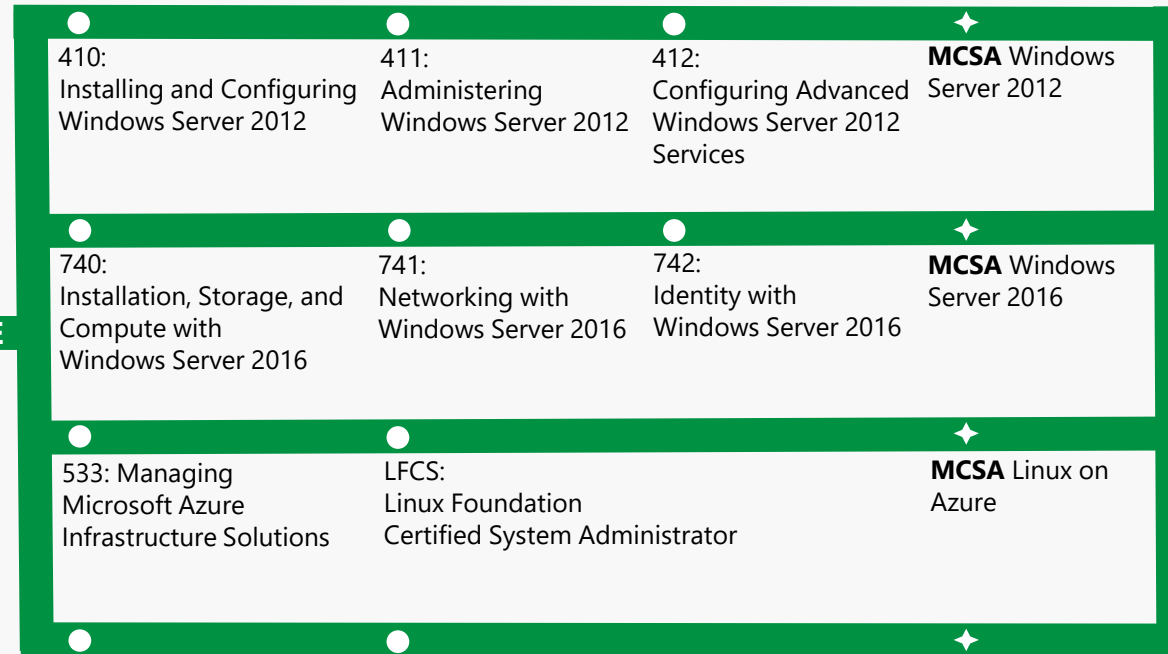

MOBILITY PATH

CLOUD PLATFORM & INFRASTRUCTURE PATH

Choose two from:
532: Developing Microsoft Azure Solutions
533: Managing Microsoft Azure Infrastructure Solutions
534: Architecting Microsoft Azure Solutions
473: Designing and Implementing Cloud Data Platform Solutions
475: Designing and Implementing Big Data Analytics Solutions

MCSA Cloud
Platform

MCSE

Cloud Platform & Infrastructure
Earned: 2017

Elective

ELECTIVE EXAM POOL

- 532: Developing Microsoft Azure Solutions
- 533: Managing Microsoft Azure Infrastructure Solutions
- 534: Architecting Microsoft Azure Solutions
- 473: Designing and Implementing Cloud Data Platform Solutions
- 475: Designing and Implementing Big Data Analytics Solutions
- 744: Securing Windows Server 2016
- 413: Designing and Implementing a Server Infrastructure
- 414: Implementing an Advanced Server Infrastructure
- 246: Monitoring and Operating a Private Cloud
- 247: Configuring and Deploying a Private Cloud