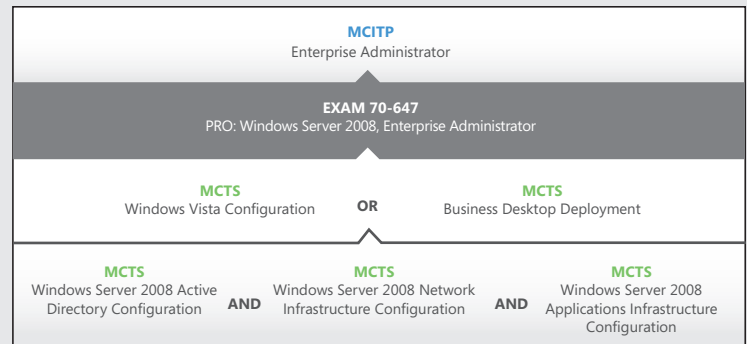

PATHS TO BECOME A MICROSOFT CERTIFIED MASTER (MCM)

PATHS TO BECOME A MICROSOFT CERTIFIED IT PROFESSIONAL (MCITP)

PATHS TO BECOME A MICROSOFT CERTIFIED TECHNOLOGY SPECIALIST (MCTS)

UPGRADE PATHS FROM MCSA WINDOWS SERVER 2003