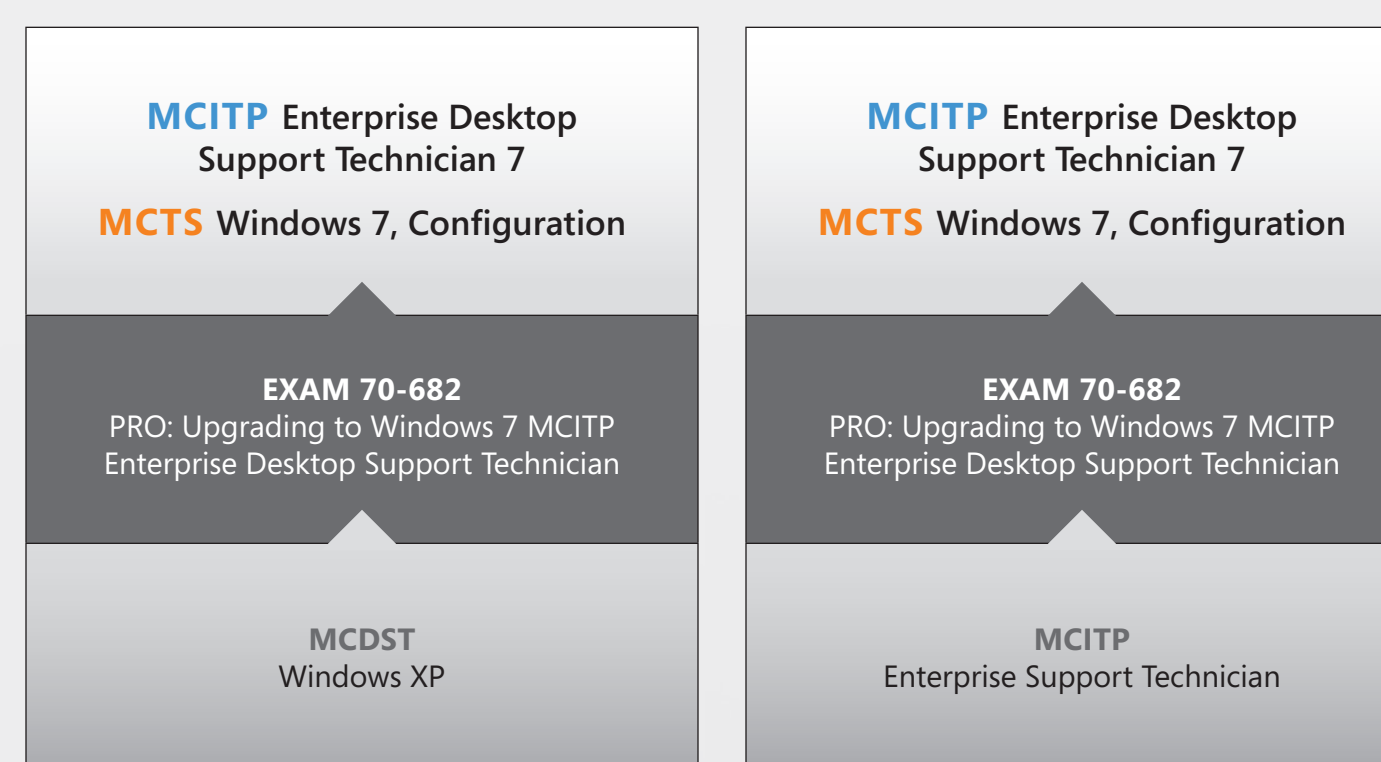

Certification Pathways

■ Required Exam(s)

■ Required Certification(s)

PATHS TO MCITP MICROSOFT CERTIFIED IT PROFESSIONAL

PATHS TO MCTS MICROSOFT CERTIFIED TECHNOLOGY SPECIALIST

UPGRADE PATHS FROM WINDOWS 7 OR XP