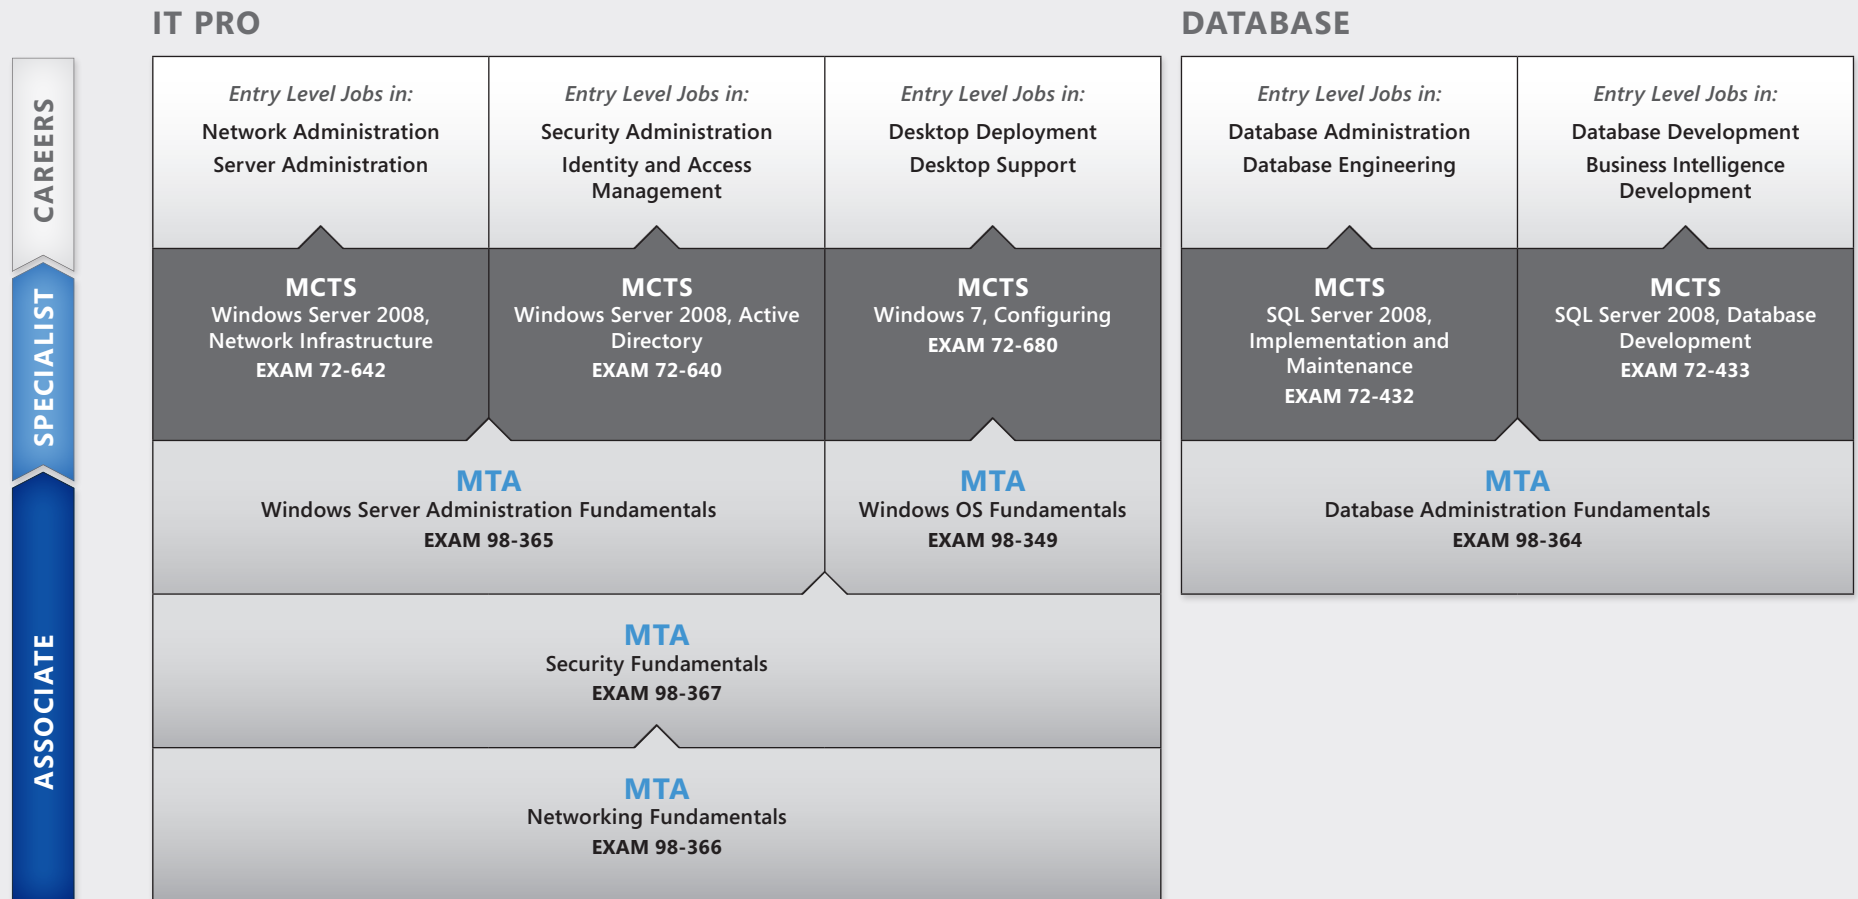

Microsoft Technology Associate Certification Paths

MTA is the first step in the Microsoft® Technology Certification Series. MTA is a recommended but not required pre-requisite to MCTS exams. One certification is earned for each exam passed. Free Student Study Guides are available for download at www.certipoint.com/mta.

DEVELOPER

CAREERS
SPECIALIST
ASSOCIATE

Entry Level Jobs in:
Windows Development
Software Engineering

MCTS
.NET Framework 4,
Windows Applications
EXAM 72-511

MTA
Windows Dev Fundamentals
EXAM 98-362

MTA HTML5 Application Development Fund. EXAM 98-375	MTA .Net Fundamentals EXAM 98-372
---	--

MTA
Software Development Fundamentals
EXAM 98-361

Entry Level Jobs in:
Games Graphic
Designer
Gaming Logistics
Gaming Animation

MCTS
.NET Framework 4,
Windows Applications
EXAM 72-511

MTA
Windows Dev
Fundamentals
EXAM 98-362