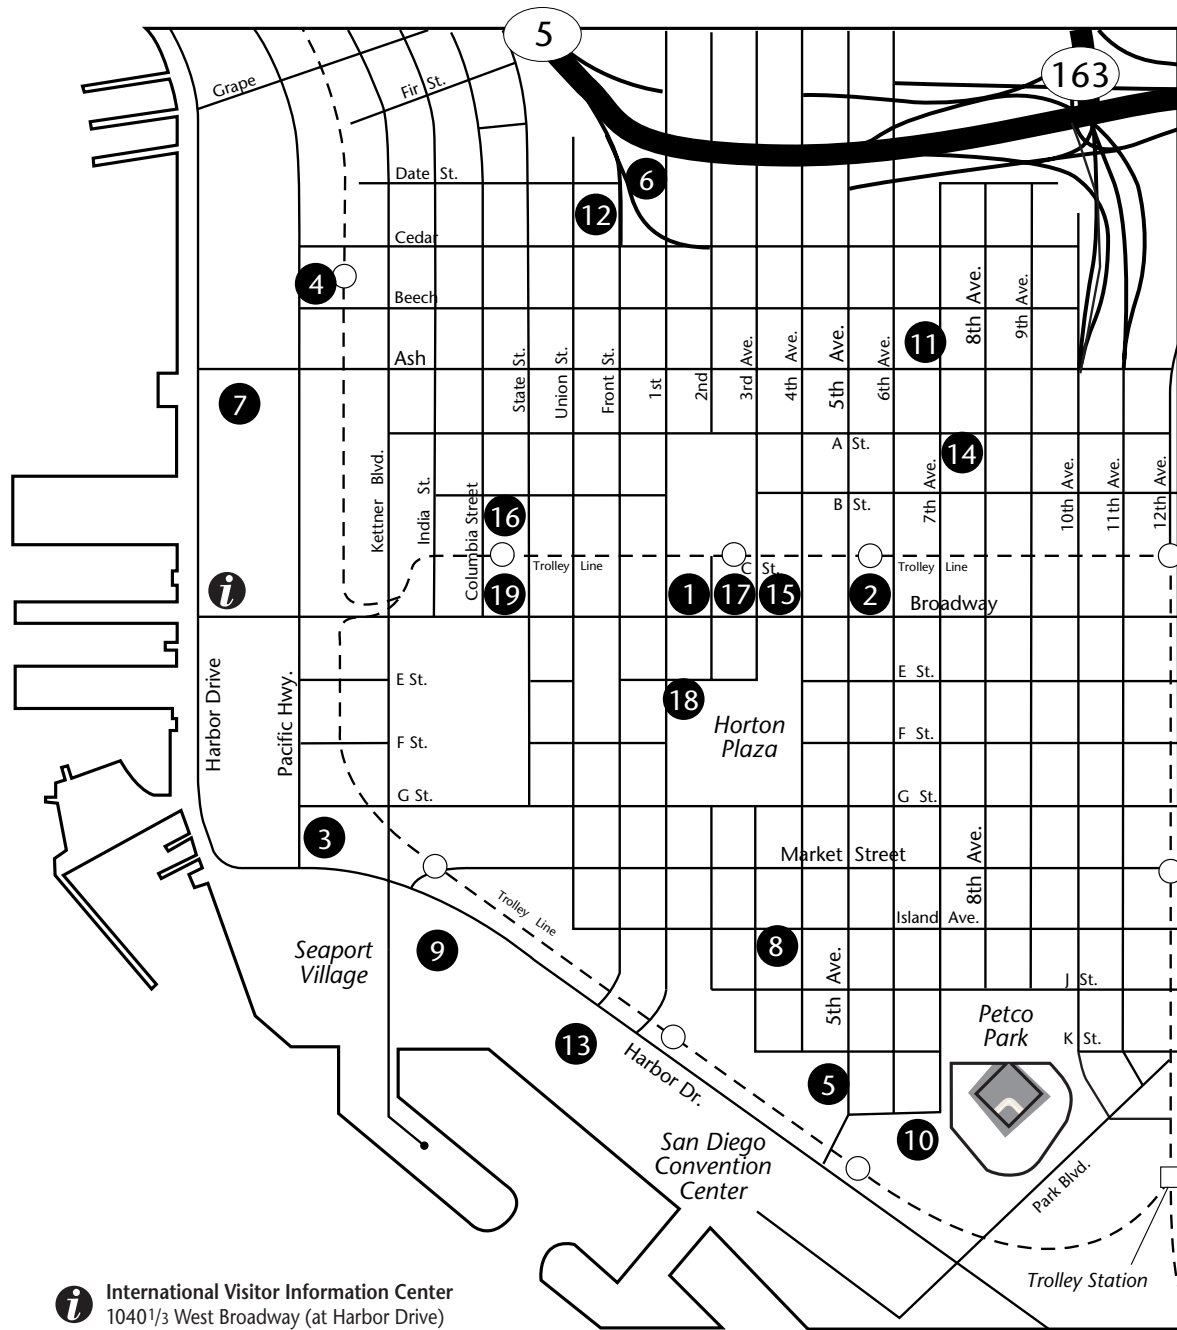

Microsoft TechEd 2004 Hotels

i International Visitor Information Center
 1040 1/3 West Broadway (at Harbor Drive)
 (619) 236-1212

- | | |
|------------------------------------|------------------------------------------------|
| 1 The Bristol Hotel | 11 Quality Inn & Suites
Downtown Harborview |
| 2 Courtyard by Marriott | 12 Radisson Hotel Harbor View |
| 3 Embassy Suites San Diego Bay | 13 San Diego Marriott Hotel & Marina |
| 4 Hampton Inn Downtown | 14 Sheraton Suites San Diego |
| 5 Hilton San Diego Gaslamp | 15 US Grant |
| 6 Holiday Inn Harbor View | 16 W Hotel |
| 7 Holiday Inn on the Bay | 17 The Westgate Hotel |
| 8 Horton Grand | 18 Westin Horton Plaza San Diego |
| 9 Manchester Grand Hyatt San Diego | 19 Wyndham San Diego at Emerald Plaza |
| 10 Omni Hotel | |