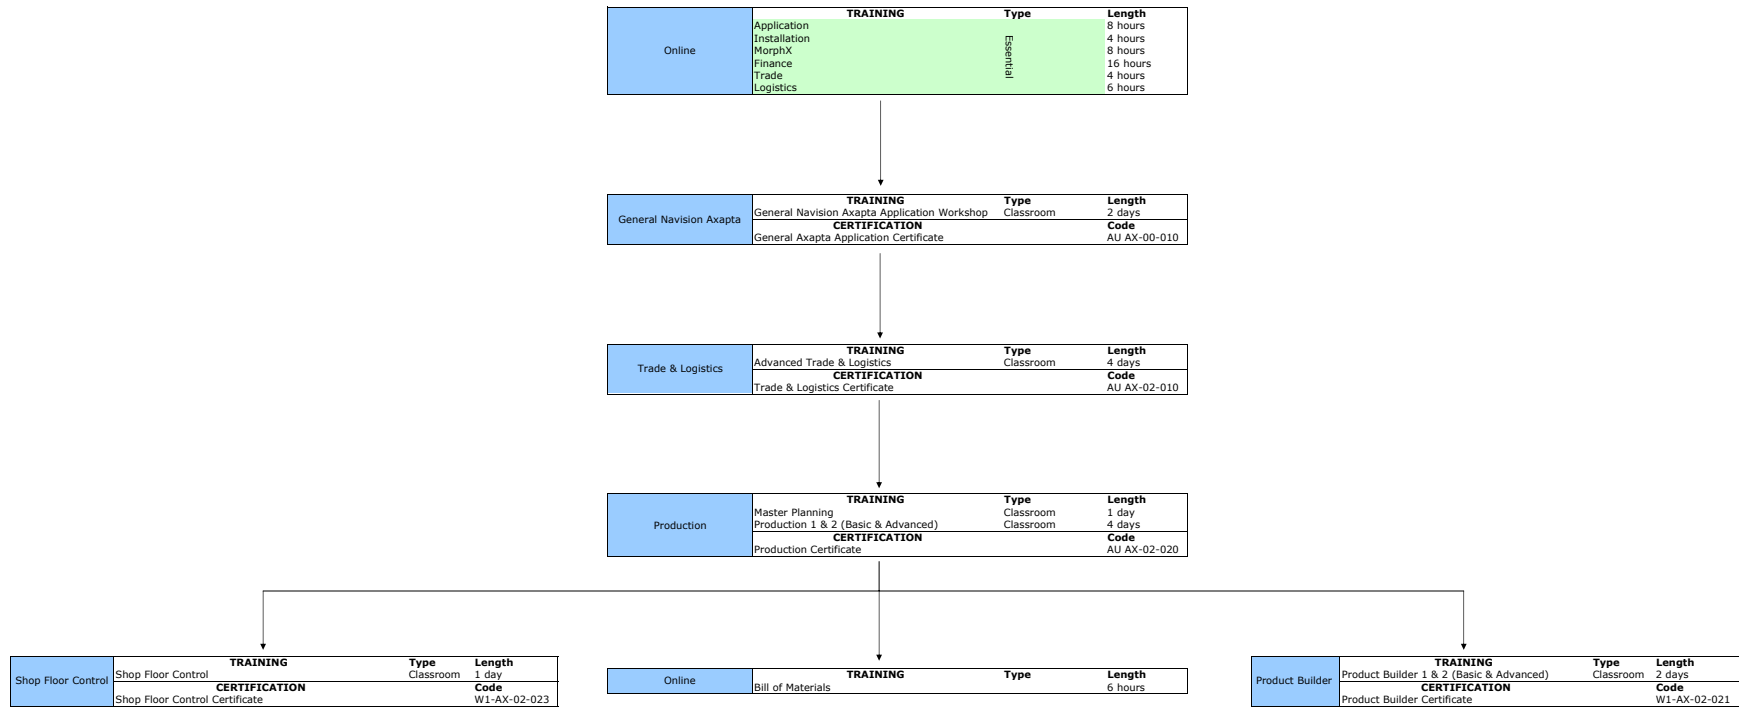

Axapta MRP /Production Plan