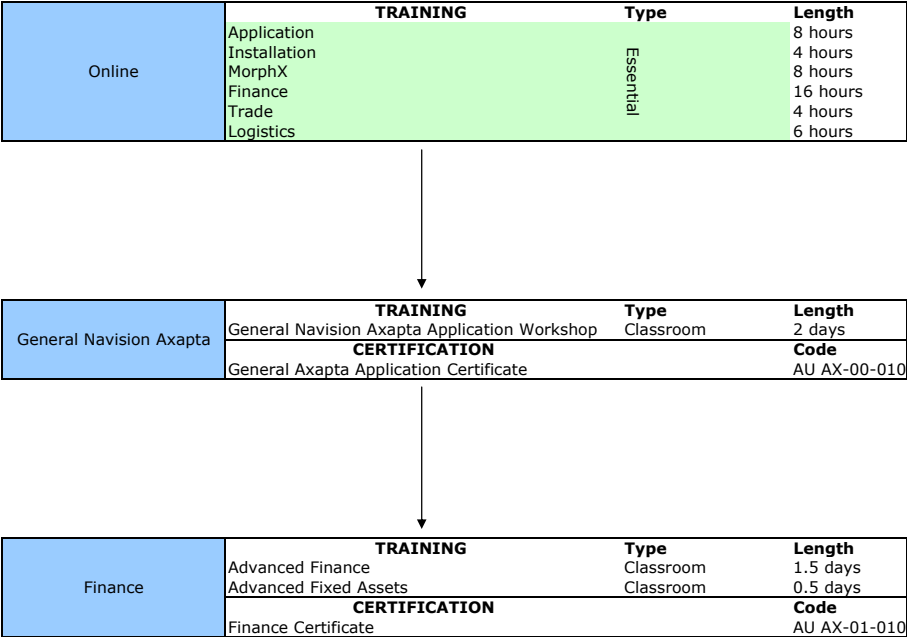

Axapta Finance Plan